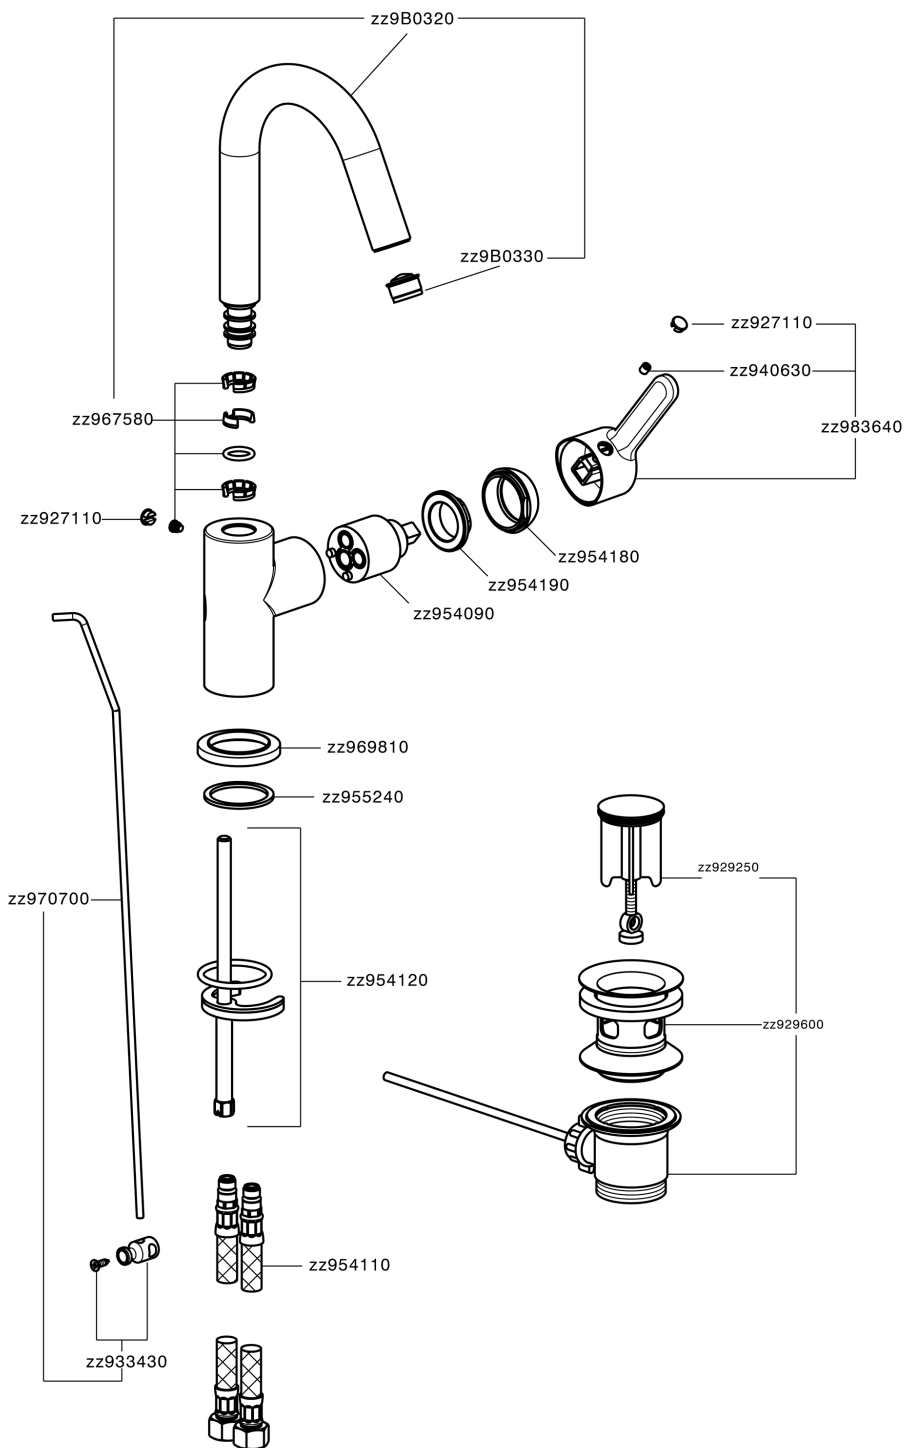

Single lever washbasin mixer EnergySave H2_H2000475

MODEL **H2000475**

Single lever washbasin mixer EnergySave, with 1"1/4 automatic pop-up waste, G.3/8" stainless steel flexible hoses

AVAILABLE FINISHINGS

CHARACTERISTICS

Cartridge Spare Parts **ZZ95409000**

35 mm Cartridge

EcoStop

EcoStop feature limits water flow to approximately 50% of maximum output with one point of resistance on setting. Push slightly past the middle stop only when full water output is required. This will save water up to 50%.

EnergySave

Thanks to the EnergySave device, only cold water will be drawn if the lever is operated in the central position, so that the water heater will not be engaged and no hot water wasted, leading to considerable savings in energy and costs. The temperature can be adjusted by rotating the lever to the left, until the desired temperature is reached.

Single lever washbasin mixer EnergySave H2_H2000475

H2000475

<https://en.huberitalia.com/single-lever-washbasin-mixer-energysave-h2-h2000475>

2026-06-06