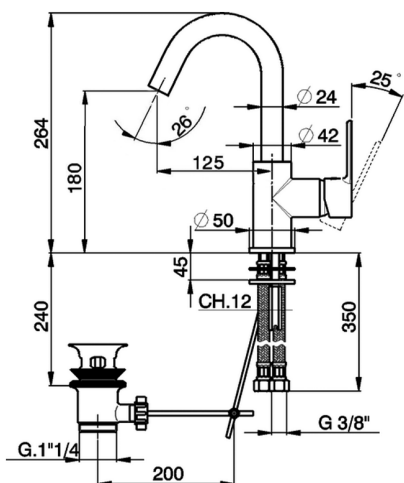

Single lever washbasin mixer EnergySave H2_H2000475

MODEL **H2000475**

Single lever washbasin mixer EnergySave, with 1"1/4 automatic pop-up waste, G.3/8" stainless steel flexible hoses

AVAILABLE FINISHINGS

CHARACTERISTICS

Cartridge Spare Parts **ZZ95409000**

35 mm Cartridge

EcoStop

EcoStop feature limits water flow to approximately 50% of maximum output with one point of resistance on setting. Push slightly past the middle stop only when full water output is required. This will save water up to 50%.

EnergySave

Thanks to the EnergySave device, only cold water will be drawn if the lever is operated in the central position, so that the water heater will not be engaged and no hot water wasted, leading to considerable savings in energy and costs. The temperature can be adjusted by rotating the lever to the left, until the desired temperature is reached.