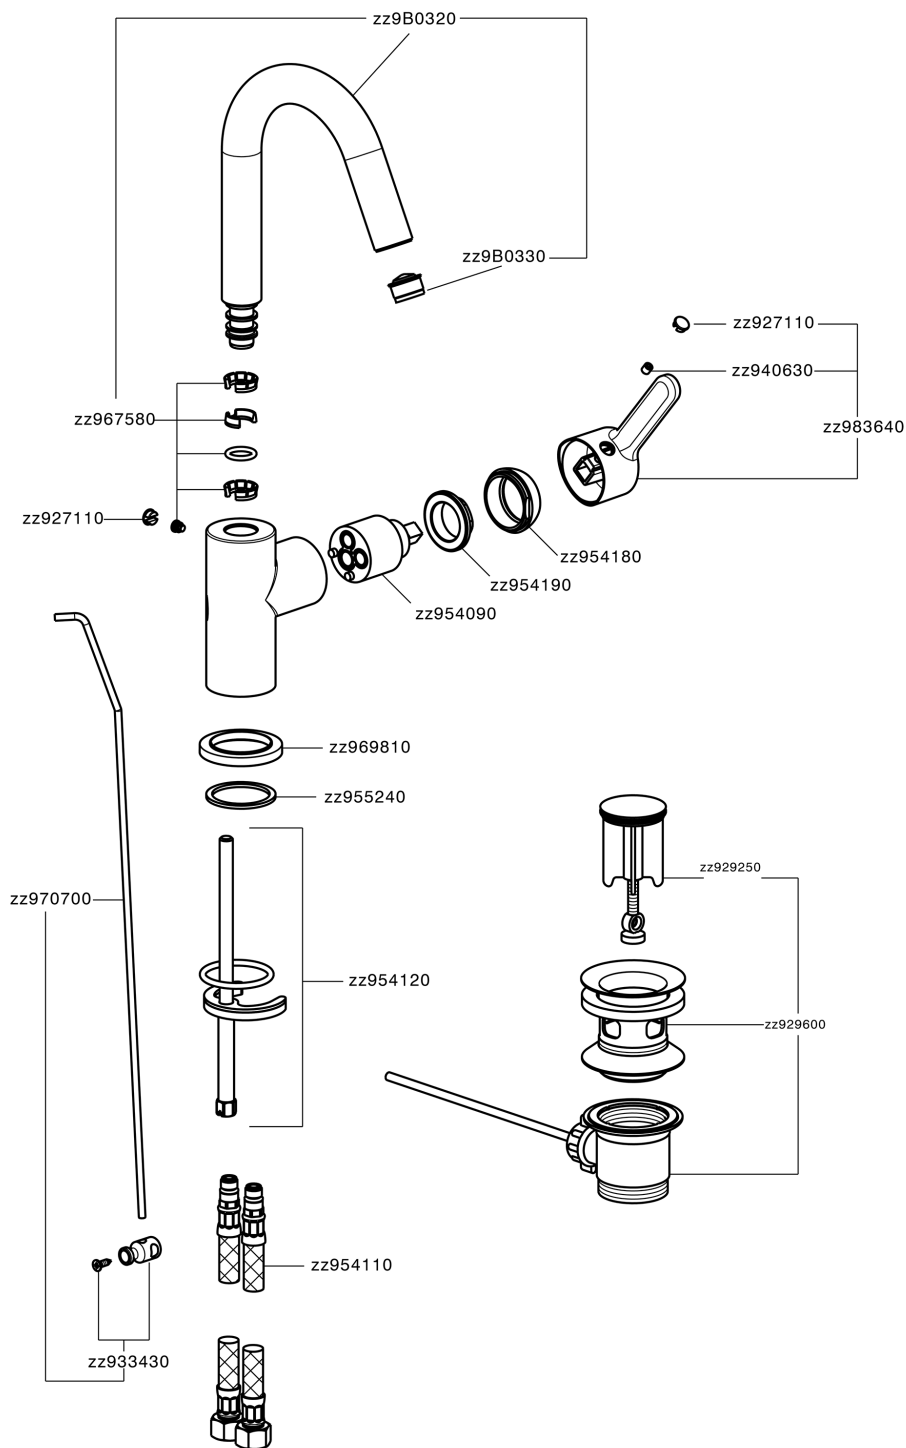

Single lever washbasin mixer EnergySave H2_H2000475

MODEL **H2000475**

Single lever washbasin mixer EnergySave, with 1"1/4 automatic pop-up waste, G.3/8" stainless steel flexible hoses

AVAILABLE FINISHINGS

CHARACTERISTICS

Cartridge Spare Parts **ZZ95409000**

35 mm Cartridge

EcoStop

EcoStop feature limits water flow to approximately 50% of maximum output with one point of resistance on setting. Push slightly past the middle stop only when full water output is required. This will save water up to 50%.

EnergySave

Thanks to the EnergySave device, only cold water will be drawn if the lever is operated in the central position, so that the water heater will not be engaged and no hot water wasted, leading to considerable savings in energy and costs. The temperature can be adjusted by rotating the lever to the left, until the desired temperature is reached.

Single lever washbasin mixer EnergySave H2_H2000475

H2000475

<https://en.huberitalia.com/single-lever-washbasin-mixer-energysave-h2-h2000475>

2026-04-06