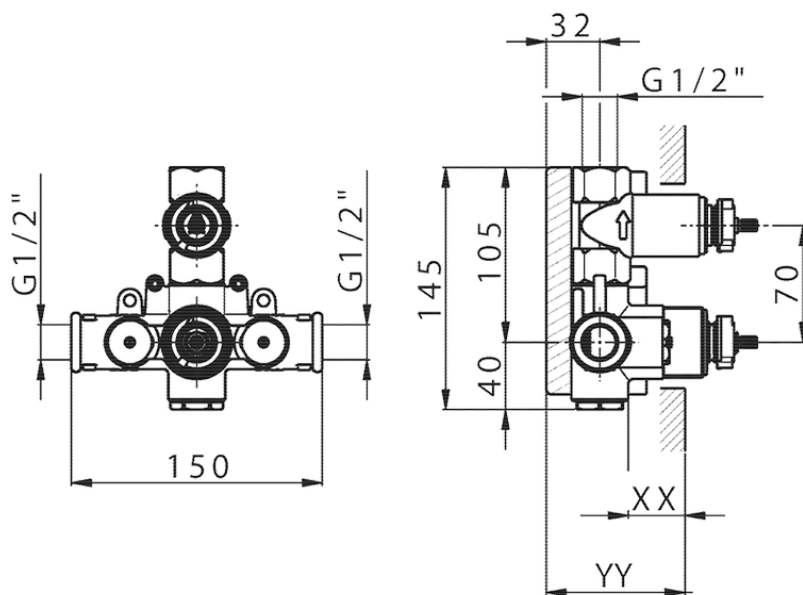

Exposed part for 1-outlet con.thermo.shower valve M32_MT007300

MT007300

<https://en.huberitalia.com/exposed-part-for-1-outlet-con-thermo-shower-valve-m32-mt007300>

Piastra/Plate/Plaque/Platte/Placa

2-3mm: XX 25-40 YY 76-91

10 mm: XX 16-31 YY 65-80

ZB007301

<https://en.huberitalia.com/1-outlet-concealed-thermostatic-shower-valve-concealed-zb007301>

2024-11-22