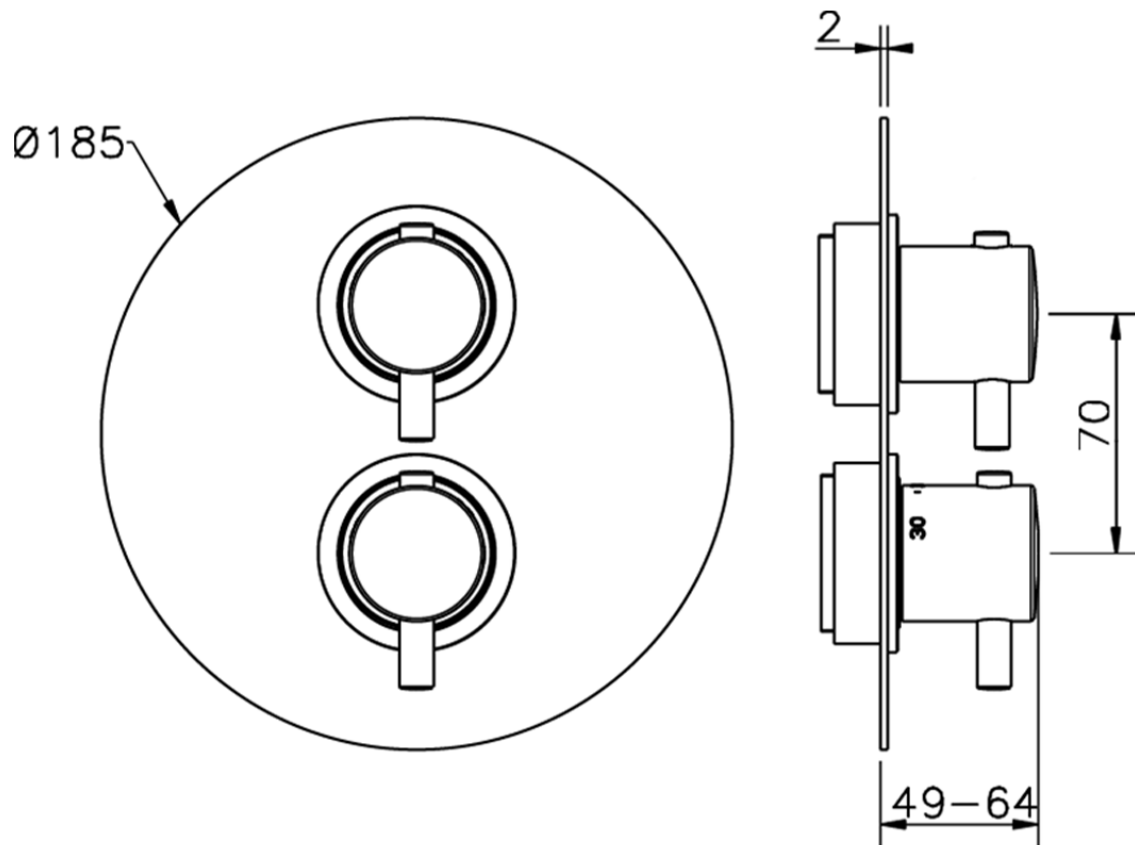

Exposed part for 1-outlet con.thermo.shower valve M32_MT007300

MT007300

<https://en.huberitalia.com/exposed-part-for-1-outlet-con-thermo-shower-valve-m32-mt007300>

Piastra/Plate/Plaque/Platte/Placa

2-3mm: XX 25-40 YY 76-91

10 mm: XX 16-31 YY 65-80

ZB007301

<https://en.huberitalia.com/1-outlet-concealed-thermostatic-shower-valve-concealed-zb007301>

2024-11-22