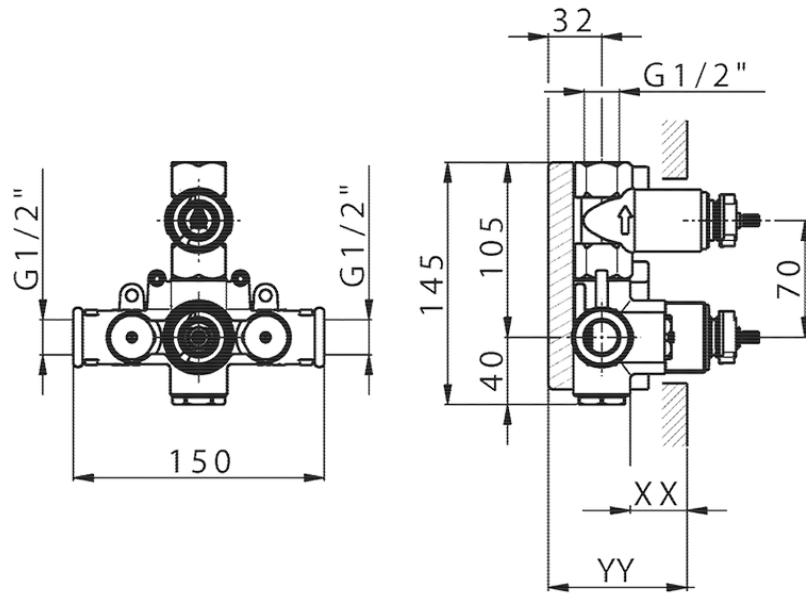

Exposed part for 1-outlet con.thermo.shower valve M32_MT007300

MT007300

<https://en.huberitalia.com/exposed-part-for-1-outlet-con-thermo-shower-valve-m32-mt007300>

Piastra/Plate/Plaque/Platte/Placa

2-3mm: XX 25-40 YY 76-91

10 mm: XX 16-31 YY 65-80

ZB007301

<https://en.huberitalia.com/1-outlet-concealed-thermostatic-shower-valve-concealed-zb007301>

2024-11-12