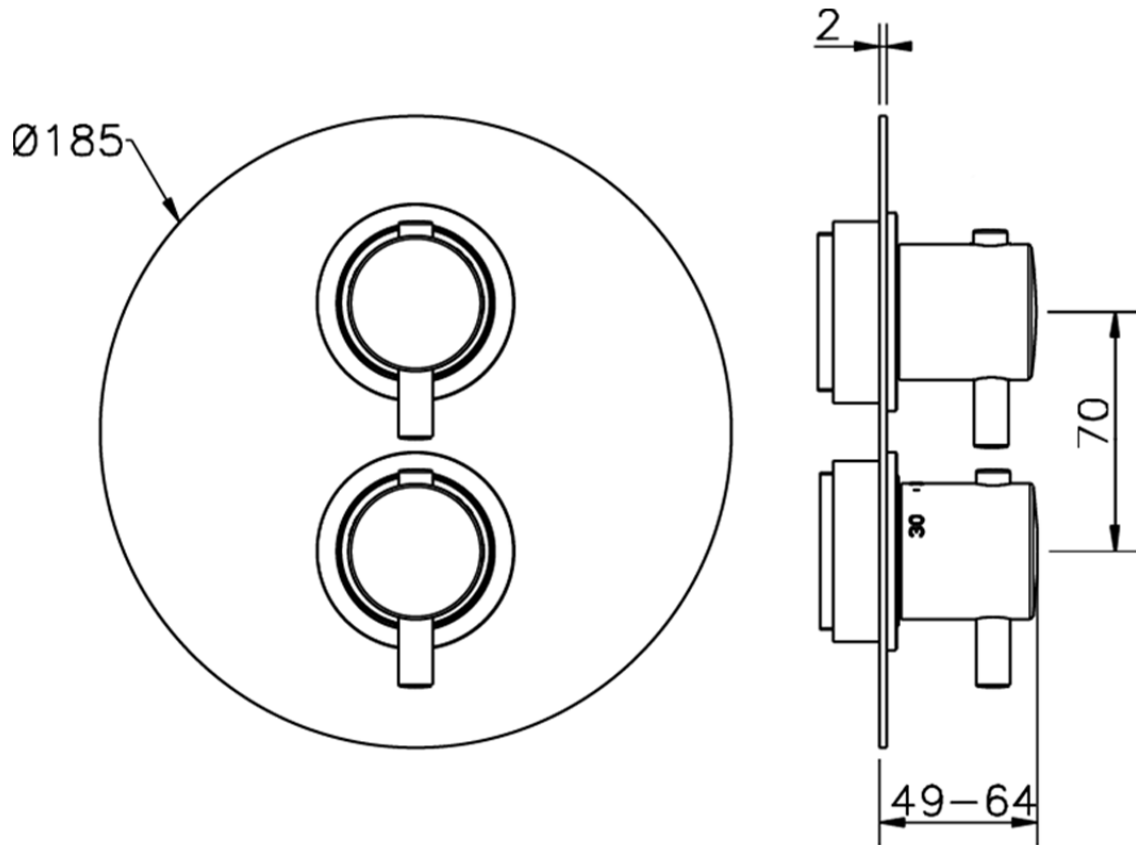

Exposed part for 1-outlet con.thermo.shower valve M32_MT007300

MT007300

<https://en.huberitalia.com/exposed-part-for-1-outlet-con-thermo-shower-valve-m32-mt007300>

Piastra/Plate/Plaque/Platte/Placa

2-3mm: XX 25-40 YY 76-91

10 mm: XX 16-31 YY 65-80

ZB007301

<https://en.huberitalia.com/1-outlet-concealed-thermostatic-shower-valve-concealed-zb007301>

2024-11-12