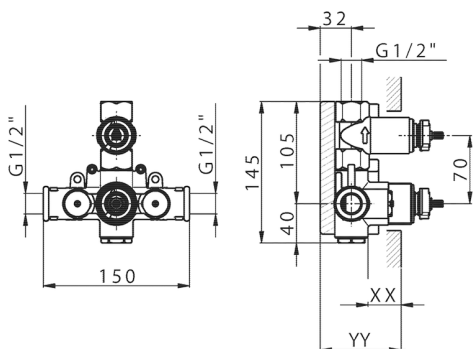

## 1-outlet Concealed thermostatic shower valve CONCEALED\_ZB007301

MODEL **ZB007301**

1-outlet Concealed thermostatic shower valve, with stopvalve, without trim kit

AVAILABLE FINISHINGS

CHARACTERISTICS

Installation	<b>Concealed</b>
Cartridge Spare Parts	<b>24.04A.PP</b>
<b>8x20 Plus P Thermostatic Valve</b>	
Concealed	<b>1</b>

Piastra/Plate/Plaque/Platte/Placa

2-3mm: XX 25-40 YY 76-91

10 mm: XX 16-31 YY 65-80