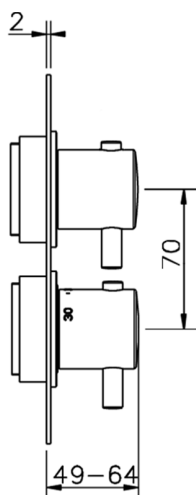

Exposed part for 1-outlet con.thermo.shower valve M32_MT007300

MODEL **MT007300**

Exposed part for 1-outlet thermostatic mixer, with stopvalve, without concealed part, for item ZB007301

AVAILABLE FINISHINGS

- **21** 21 Chrome
- **26** 26 Old Copper
- **2F** 2W Brushed Gold
- **2W** 2F Brushed Nickel
- **40** 40 Matt Black
- **4Q** 4Q Matt White

CHARACTERISTICS

Installation **Concealed**
Required concealed parts **ZB007301**

Thermostatic

The Huber thermostatic is your personal water manager, helping you to handle, control and save water and energy.