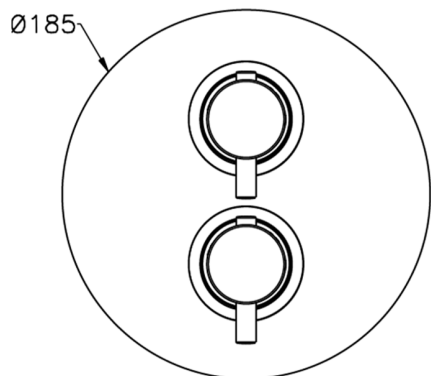

Exposed part for 1-outlet con.thermo.shower valve M32_MT007300

MODEL **MT007300**

Exposed part for 1-outlet thermostatic mixer, with stopvalve, without concealed part, for item ZB007301

AVAILABLE FINISHINGS

- **21** 21 Chrome
- **26** 26 Old Copper
- **2F** 2W Brushed Gold
- **2W** 2F Brushed Nickel
- **40** 40 Matt Black
- **4Q** 4Q Matt White

CHARACTERISTICS

Installation **Concealed**
Required concealed parts **ZB007301**

Thermostatic

The Huber thermostatic is your personal water manager, helping you to handle, control and save water and energy.