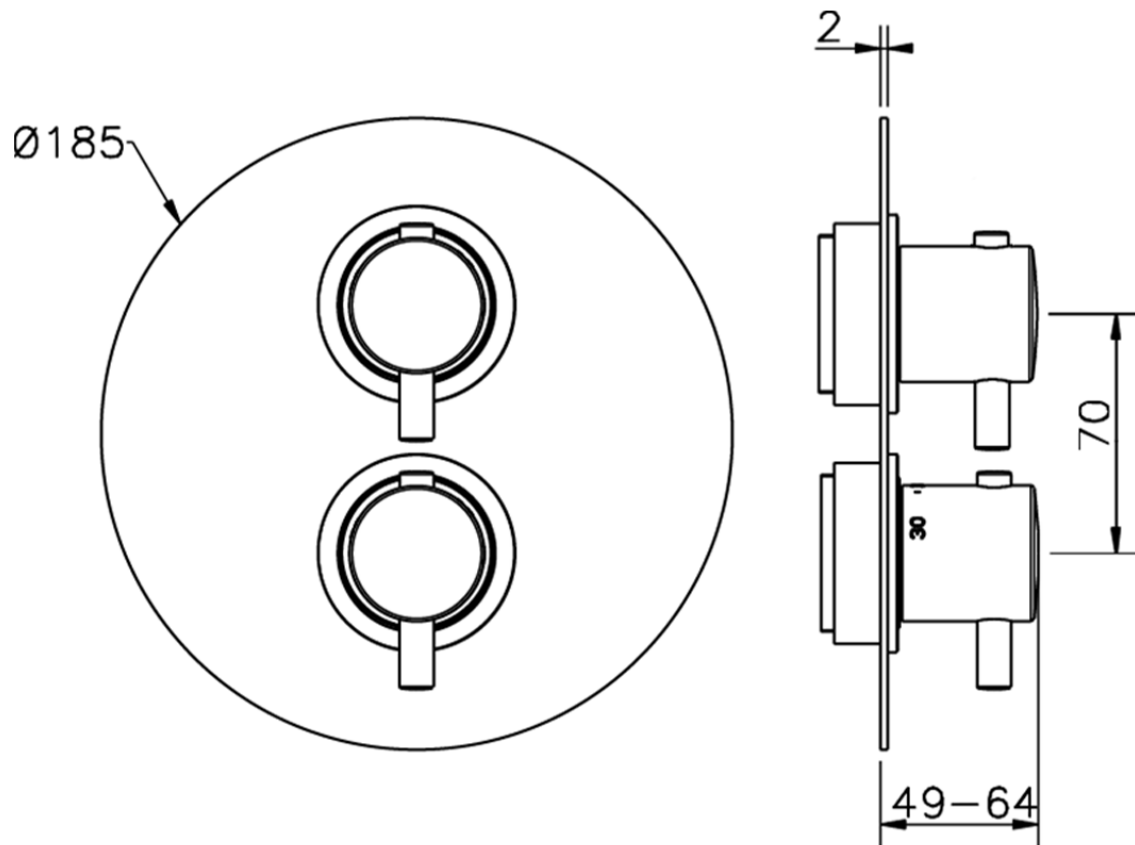

## Exposed part for 1-outlet con.thermo.shower valve M32\_MT007300

MT007300

<https://en.huberitalia.com/exposed-part-for-1-outlet-con-thermo-shower-valve-m32-mt007300>

## Piastra/Plate/Plaque/Platte/Placa

2-3mm: XX 25-40 YY 76-91

10 mm: XX 16-31 YY 65-80

ZB007301

<https://en.huberitalia.com/1-outlet-concealed-thermostatic-shower-valve-concealed-zb007301>

2024-11-14