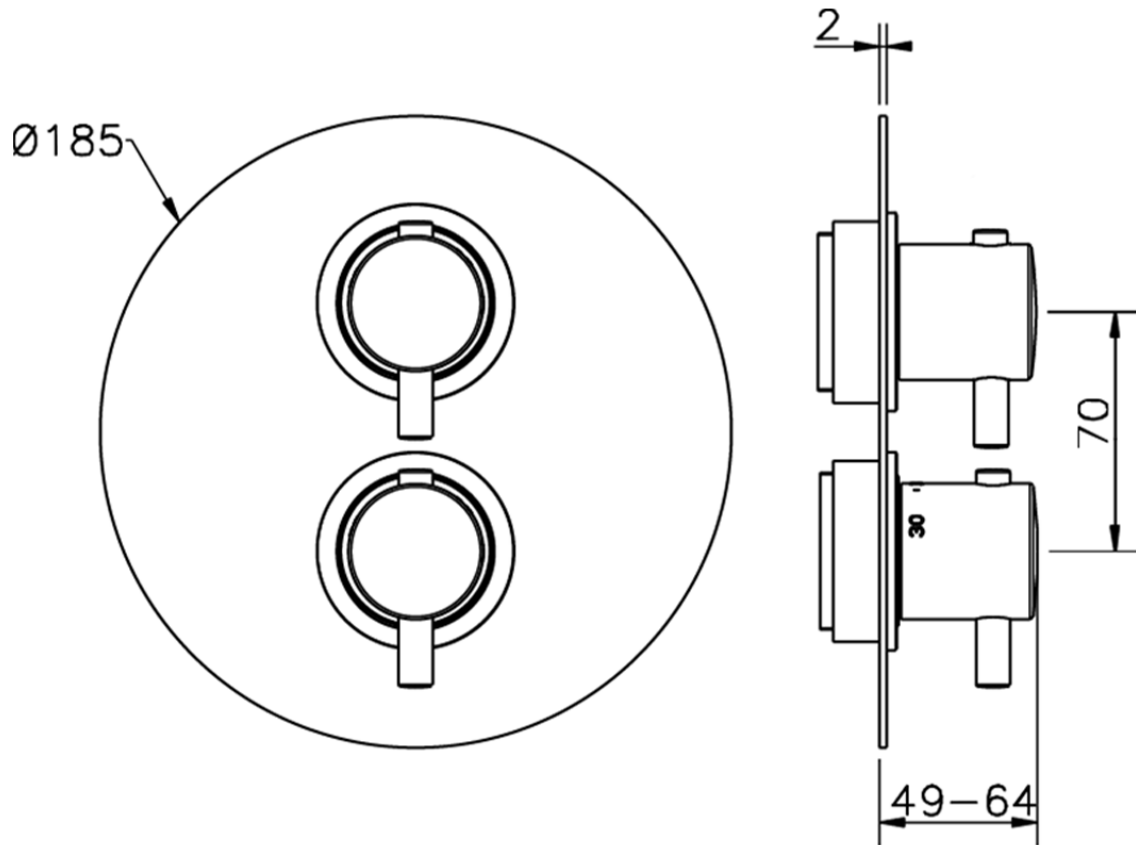

## Exposed part for 1-outlet con.thermo.shower valve M32\_MT007300

MT007300

<https://en.huberitalia.com/exposed-part-for-1-outlet-con-thermo-shower-valve-m32-mt007300>

## Piastra/Plate/Plaque/Platte/Placa

2-3mm: XX 25-40 YY 76-91

10 mm: XX 16-31 YY 65-80

ZB007301

<https://en.huberitalia.com/1-outlet-concealed-thermostatic-shower-valve-concealed-zb007301>

2024-11-21