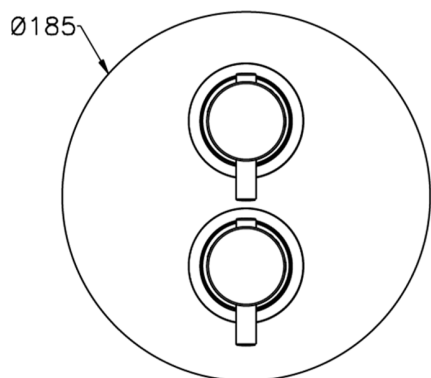

Exposed part for 1-outlet con.thermo.shower valve M32_MT007300

MODEL **MT007300**

Exposed part for 1-outlet thermostatic mixer, with stopvalve, without concealed part, for item ZB007301

AVAILABLE FINISHINGS

-  **21** 21 Chrome
-  **26** 26 Old Copper
-  **2F** 2W Brushed Gold
-  **2W** 2F Brushed Nickel
-  **40** 40 Matt Black
-  **4Q** 4Q Matt White

CHARACTERISTICS

Installation **Concealed**
 Required concealed parts **ZB007301**

1-outlet Concealed thermostatic shower valve, with stopvalve, without trim kit

AVAILABLE FINISHINGS

CHARACTERISTICS

Installation	Concealed
Cartridge Spare Parts	24.04A.PP
8x20 Plus P Thermostatic Valve	
Concealed	1

Piastra/Plate/Plaque/Platte/Placa

2-3mm: XX 25-40 YY 76-91

10 mm: XX 16-31 YY 65-80

Thermostatic

The Huber thermostatic is your personal water manager, helping you to handle, control and save water and energy.