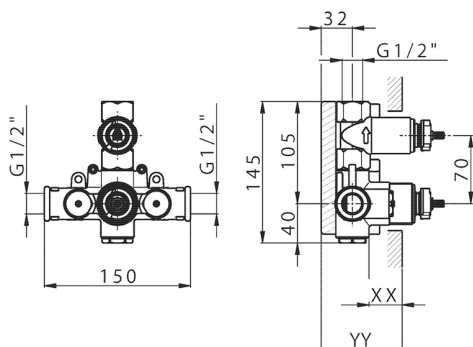

-  **21** 21 Chrome
-  **26** 26 Old Copper
-  **2F** 2W Brushed Gold
-  **2W** 2F Brushed Nickel
-  **40** 40 Matt Black
-  **4Q** 4Q Matt White

CHARACTERISTICS

Installation **Concealed**
 Required concealed parts **ZB007301**

1-outlet Concealed thermostatic shower valve, with stopvalve, without trim kit

AVAILABLE FINISHINGS

CHARACTERISTICS

Installation	Concealed
Cartridge Spare Parts	24.04A.PP
8x20 Plus P Thermostatic Valve	
Concealed	1

Piastra/Plate/Plaque/Platte/Placa

2-3mm: XX 25-40 YY 76-91

10 mm: XX 16-31 YY 65-80

Thermostatic

The Huber thermostatic is your personal water manager, helping you to handle, control and save water and energy.