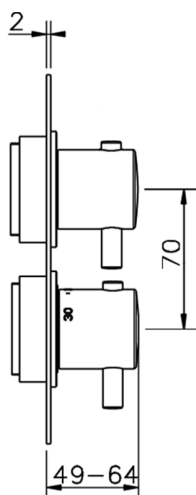

Exposed part for 1-outlet con.thermo.shower valve M32_MT007300

MODEL **MT007300**

Exposed part for 1-outlet thermostatic mixer, with stopvalve, without concealed part, for item ZB007301

AVAILABLE FINISHINGS

-  **21** 21 Chrome
-  **26** 26 Old Copper
-  **2F** 2W Brushed Gold
-  **2W** 2F Brushed Nickel
-  **40** 40 Matt Black
-  **4Q** 4Q Matt White

CHARACTERISTICS

Installation **Concealed**
 Required concealed parts **ZB007301**

1-outlet Concealed thermostatic shower valve, with stopvalve, without trim kit

AVAILABLE FINISHINGS

CHARACTERISTICS

Installation	Concealed
Cartridge Spare Parts	24.04A.PP
8x20 Plus P Thermostatic Valve	
Concealed	1

Piastra/Plate/Plaque/Platte/Placa

2-3mm: XX 25-40 YY 76-91

10 mm: XX 16-31 YY 65-80

Thermostatic

The Huber thermostatic is your personal water manager, helping you to handle, control and save water and energy.