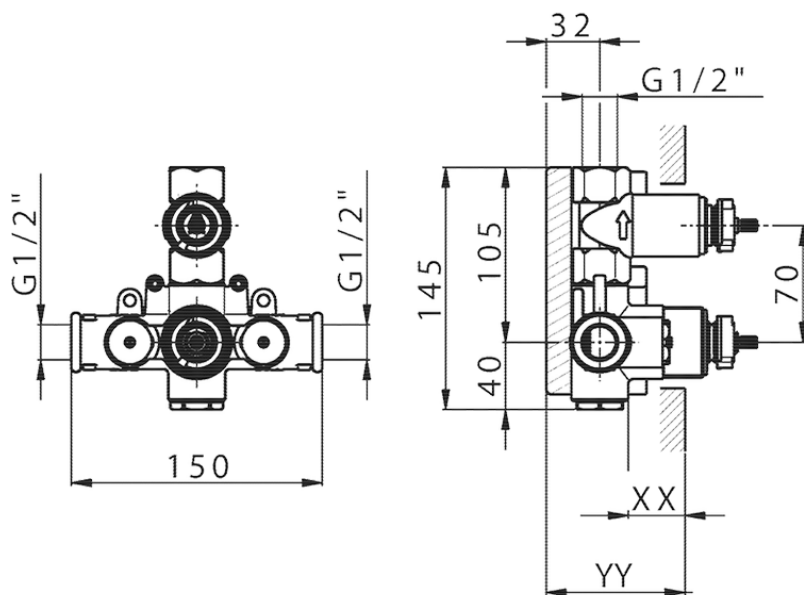

Exposed part for 1-outlet con.thermo.shower valve M32_MT007300

MT007300

<https://en.huberitalia.com/exposed-part-for-1-outlet-con-thermo-shower-valve-m32-mt007300>

Piastra/Plate/Plaque/Platte/Placa

2-3mm: XX 25-40 YY 76-91

10 mm: XX 16-31 YY 65-80

ZB007301

<https://en.huberitalia.com/1-outlet-concealed-thermostatic-shower-valve-concealed-zb007301>

2024-11-25