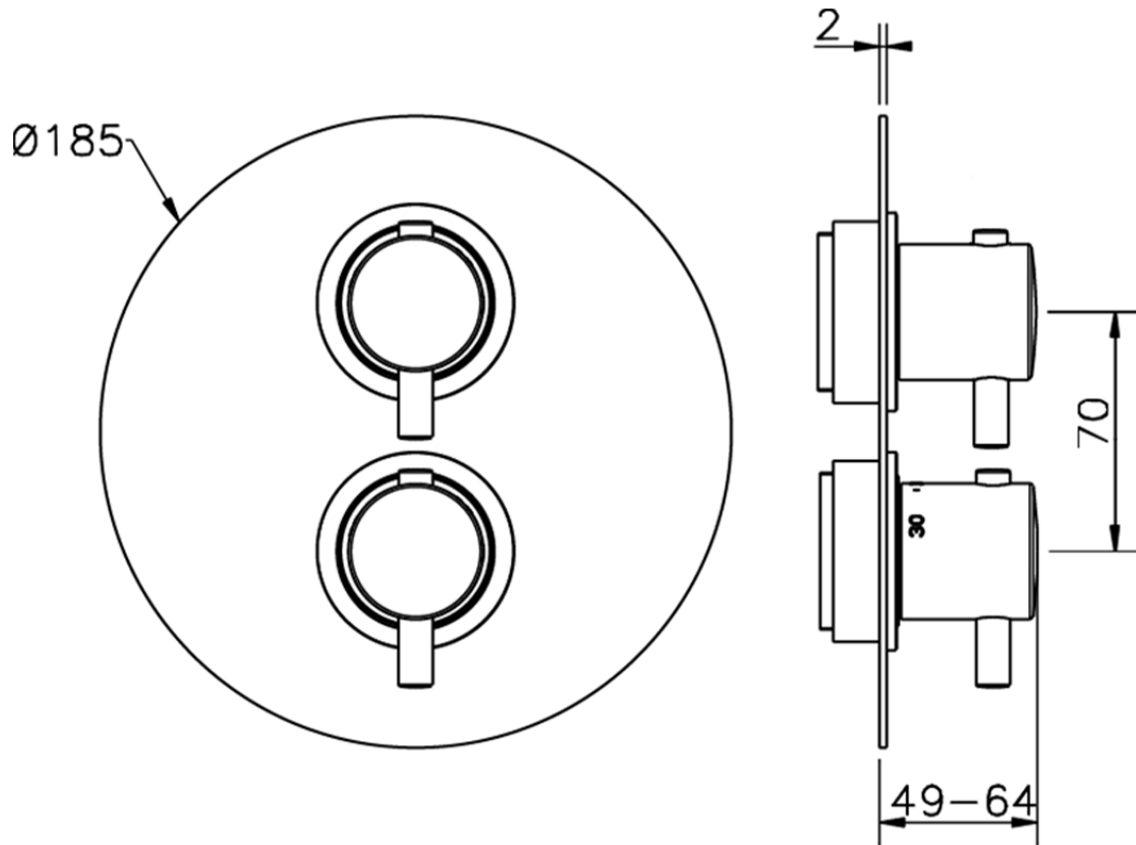

Exposed part for 1-outlet con.thermo.shower valve M32_MT007300

MT007300

<https://en.huberitalia.com/exposed-part-for-1-outlet-con-thermo-shower-valve-m32-mt007300>

Piastra/Plate/Plaque/Platte/Placa

2-3mm: XX 25-40 YY 76-91

10 mm: XX 16-31 YY 65-80

ZB007301

<https://en.huberitalia.com/1-outlet-concealed-thermostatic-shower-valve-concealed-zb007301>

2024-11-25