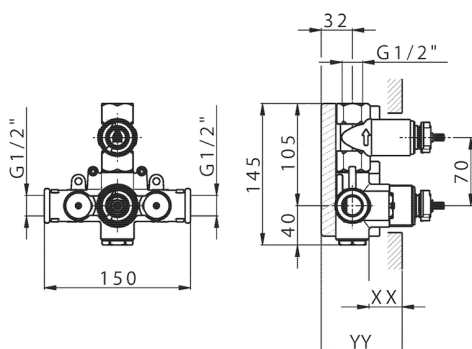

1-outlet Concealed thermostatic shower valve, with stopvalve, without trim kit

AVAILABLE FINISHINGS

CHARACTERISTICS

Installation **Concealed**

Cartridge Spare Parts **24.04A.PP**

8x20 Plus P Thermostatic Valve

Concealed **1**

Piastra/Plate/Plaque/Platte/Placa

2-3mm: XX 25-40 YY 76-91

10 mm: XX 16-31 YY 65-80

Thermostatic

The Huber thermostatic is your personal water manager, helping you to handle, control and save water and energy.