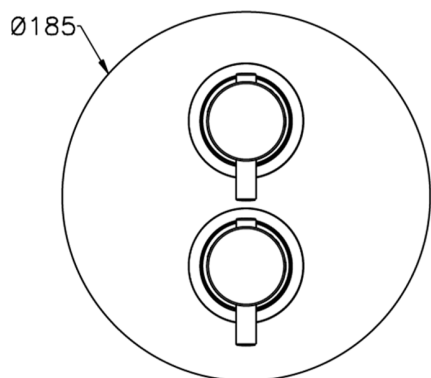

Exposed part for 1-outlet con.thermo.shower valve M32_MT007300

MODEL **MT007300**

Exposed part for 1-outlet thermostatic mixer, with stopvalve, without concealed part, for item ZB007301

AVAILABLE FINISHINGS

-  **21** 21 Chrome
-  **26** 26 Old Copper
-  **2F** 2W Brushed Gold
-  **2W** 2F Brushed Nickel
-  **40** 40 Matt Black
-  **4Q** 4Q Matt White

CHARACTERISTICS

Installation **Concealed**
 Required concealed parts **ZB007301**

Concealed **1**

Piastra/Plate/Plaque/Platte/Placa

2-3mm: XX 25-40 YY 76-91

10 mm: XX 16-31 YY 65-80

Thermostatic

The Huber thermostatic is your personal water manager, helping you to handle, control and save water and energy.