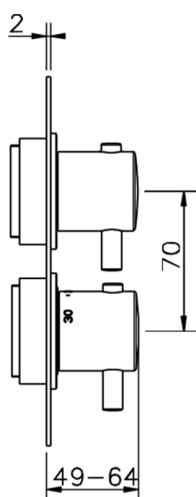

Exposed part for 1-outlet con.thermo.shower valve M32_MT007300

MODEL **MT007300**

Exposed part for 1-outlet thermostatic mixer, with stopvalve, without concealed part, for item ZB007301

AVAILABLE FINISHINGS

-  **21** 21 Chrome
-  **26** 26 Old Copper
-  **2F** 2W Brushed Gold
-  **2W** 2F Brushed Nickel
-  **40** 40 Matt Black
-  **4Q** 4Q Matt White

CHARACTERISTICS

Installation **Concealed**
 Required concealed parts **ZB007301**

1-outlet Concealed thermostatic shower valve, with stopvalve, without trim kit

AVAILABLE FINISHINGS

CHARACTERISTICS

Installation **Concealed**

Cartridge Spare Parts **24.04A.PP**

8x20 Plus P Thermostatic Valve

Concealed **1**

Piastra/Plate/Plaque/Platte/Placa

2-3mm: XX 25-40 YY 76-91

10 mm: XX 16-31 YY 65-80

Thermostatic

The Huber thermostatic is your personal water manager, helping you to handle, control and save water and energy.