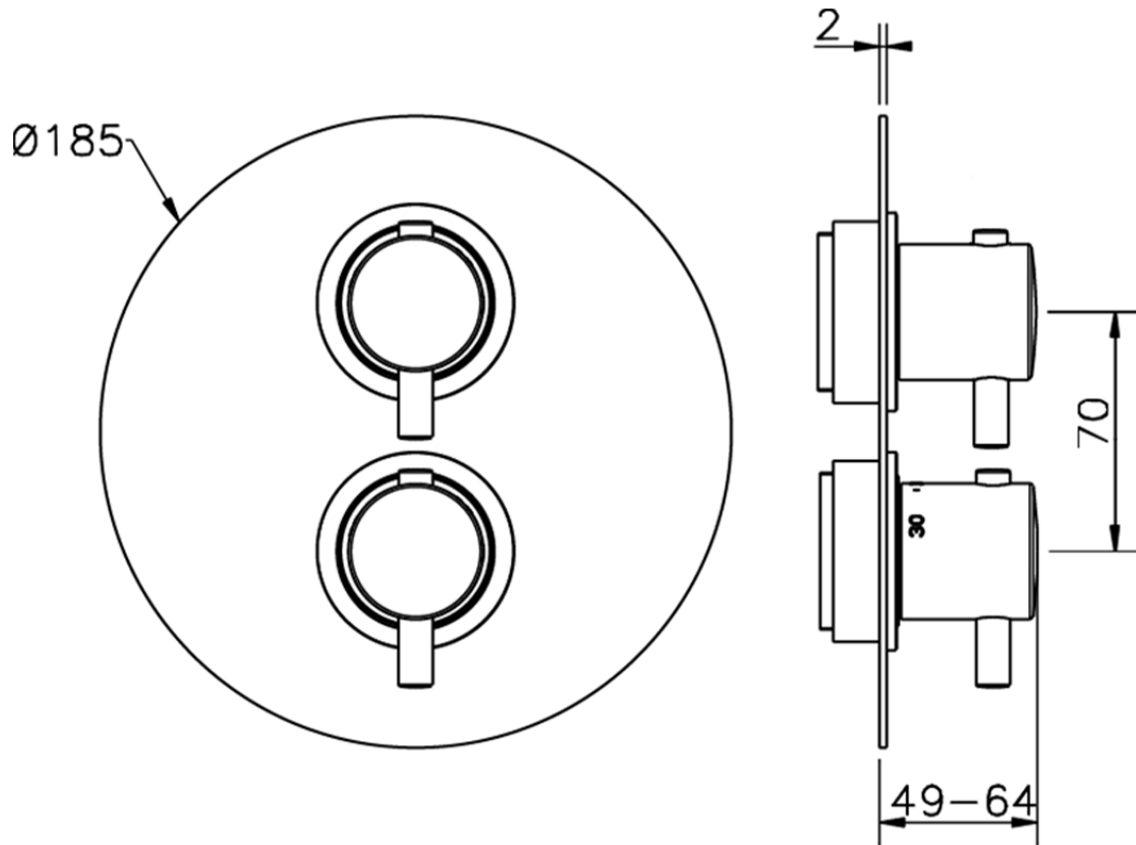

Exposed part for 1-outlet con.thermo.shower valve M32_MT007300

MT007300

<https://en.huberitalia.com/exposed-part-for-1-outlet-con-thermo-shower-valve-m32-mt007300>

Piastra/Plate/Plaque/Platte/Placa

2-3mm: XX 25-40 YY 76-91

10 mm: XX 16-31 YY 65-80

ZB007301

<https://en.huberitalia.com/1-outlet-concealed-thermostatic-shower-valve-concealed-zb007301>

2024-11-14