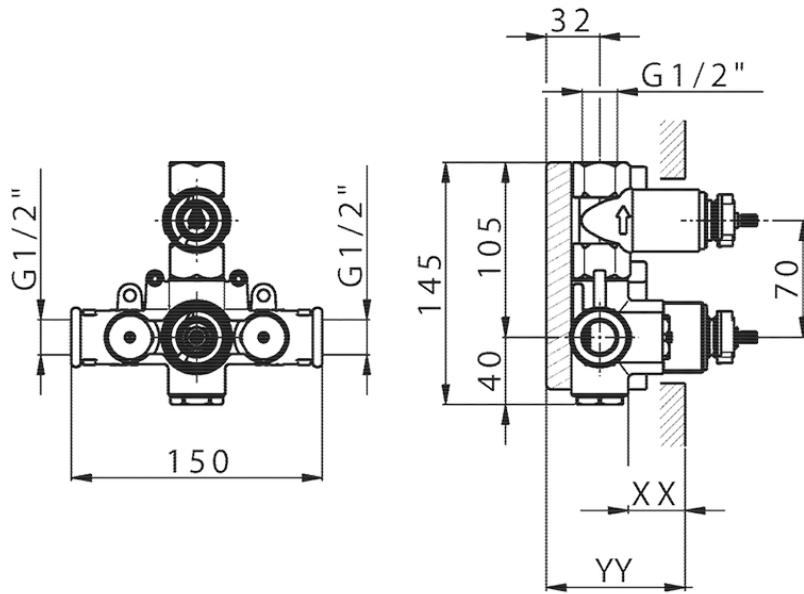

Exposed part for 1-outlet con.thermo.shower valve M32_MT007300

MT007300

<https://en.huberitalia.com/exposed-part-for-1-outlet-con-thermo-shower-valve-m32-mt007300>

Piastra/Plate/Plaque/Platte/Placa

2-3mm: XX 25-40 YY 76-91

10 mm: XX 16-31 YY 65-80

ZB007301

<https://en.huberitalia.com/1-outlet-concealed-thermostatic-shower-valve-concealed-zb007301>

2024-11-14