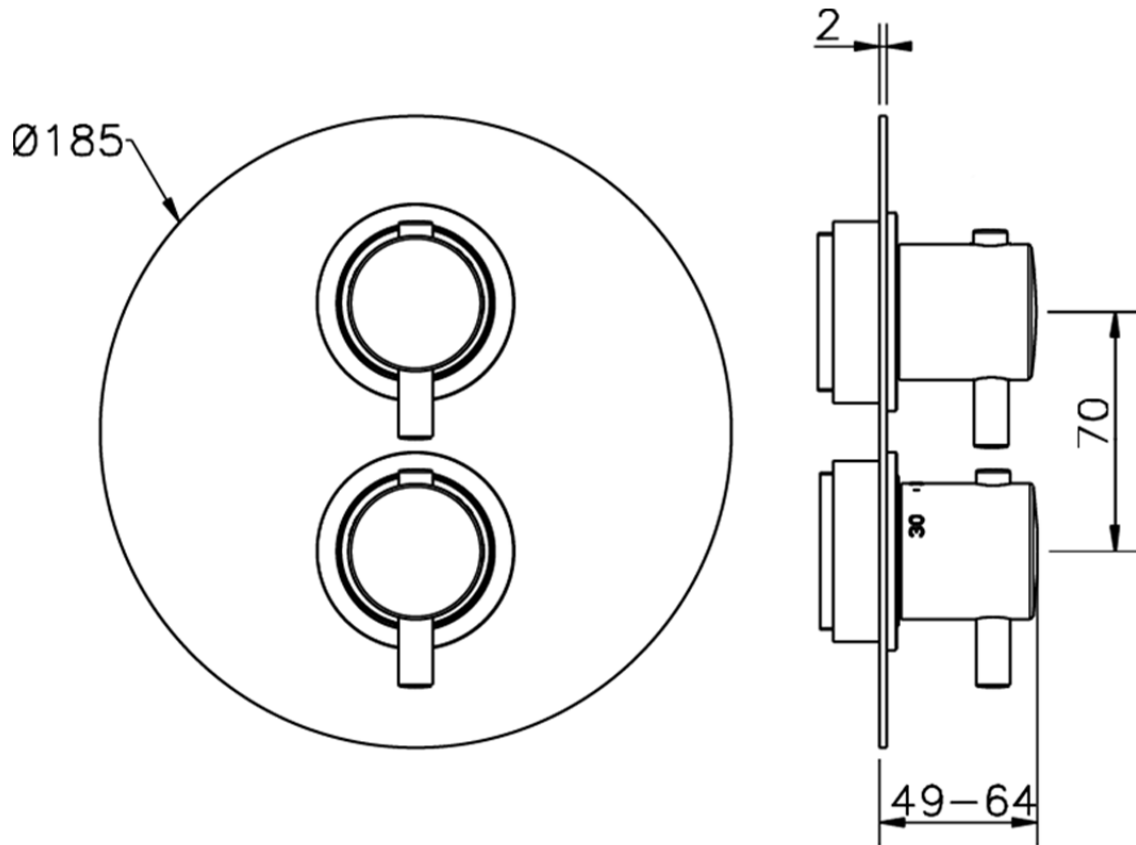

## Exposed part for 1-outlet con.thermo.shower valve M32\_MT007300

MT007300

<https://en.huberitalia.com/exposed-part-for-1-outlet-con-thermo-shower-valve-m32-mt007300>

Piastra/Plate/Plaque/Platte/Placa

2-3mm: XX 25-40 YY 76-91

10 mm: XX 16-31 YY 65-80

ZB007301

<https://en.huberitalia.com/1-outlet-concealed-thermostatic-shower-valve-concealed-zb007301>

2024-11-22