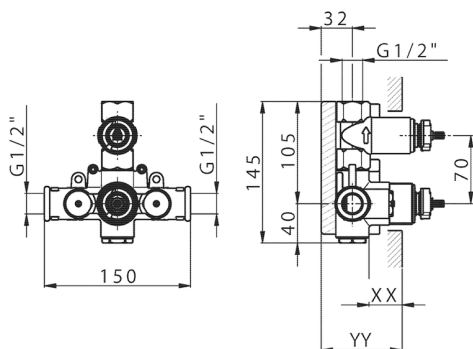

1-outlet Concealed thermostatic shower valve, with stopvalve, without trim kit

AVAILABLE FINISHINGS

CHARACTERISTICS

Installation **Concealed**

Cartridge Spare Parts **24.04A.PP**

8x20 Plus P Thermostatic Valve

Concealed **1**

Piastra/Plate/Plaque/Platte/Placa

2-3mm: XX 25-40 YY 76-91

10 mm: XX 16-31 YY 65-80

Thermostatic

The Huber thermostatic is your personal water manager, helping you to handle, control and save water and energy.