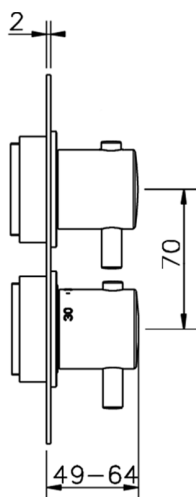

Exposed part for 1-outlet con.thermo.shower valve M32_MT007300

MODEL **MT007300**

Exposed part for 1-outlet thermostatic mixer, with stopvalve, without concealed part, for item ZB007301

AVAILABLE FINISHINGS

-  **21** 21 Chrome
-  **26** 26 Old Copper
-  **2F** 2W Brushed Gold
-  **2W** 2F Brushed Nickel
-  **40** 40 Matt Black
-  **4Q** 4Q Matt White

CHARACTERISTICS

Installation **Concealed**
 Required concealed parts **ZB007301**

1-outlet Concealed thermostatic shower valve, with stopvalve, without trim kit

AVAILABLE FINISHINGS

CHARACTERISTICS

Installation **Concealed**

Cartridge Spare Parts **24.04A.PP**

8x20 Plus P Thermostatic Valve

Concealed **1**

Piastra/Plate/Plaque/Platte/Placa

2-3mm: XX 25-40 YY 76-91

10 mm: XX 16-31 YY 65-80

Thermostatic

The Huber thermostatic is your personal water manager, helping you to handle, control and save water and energy.