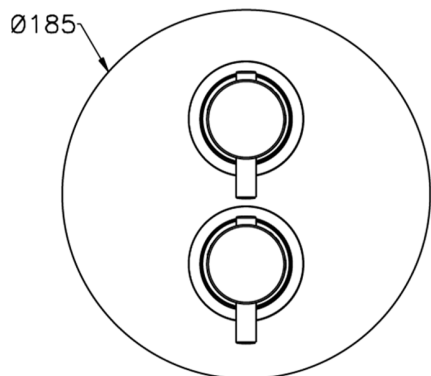

Exposed part for 1-outlet con.thermo.shower valve M32_MT007300

MODEL **MT007300**

Exposed part for 1-outlet thermostatic mixer, with stopvalve, without concealed part, for item ZB007301

AVAILABLE FINISHINGS

-  **21** 21 Chrome
-  **26** 26 Old Copper
-  **2F** 2W Brushed Gold
-  **2W** 2F Brushed Nickel
-  **40** 40 Matt Black
-  **4Q** 4Q Matt White

CHARACTERISTICS

Installation **Concealed**
 Required concealed parts **ZB007301**

Concealed **1**

Piastra/Plate/Plaque/Platte/Placa

2-3mm: XX 25-40 YY 76-91

10 mm: XX 16-31 YY 65-80

Thermostatic

The Huber thermostatic is your personal water manager, helping you to handle, control and save water and energy.