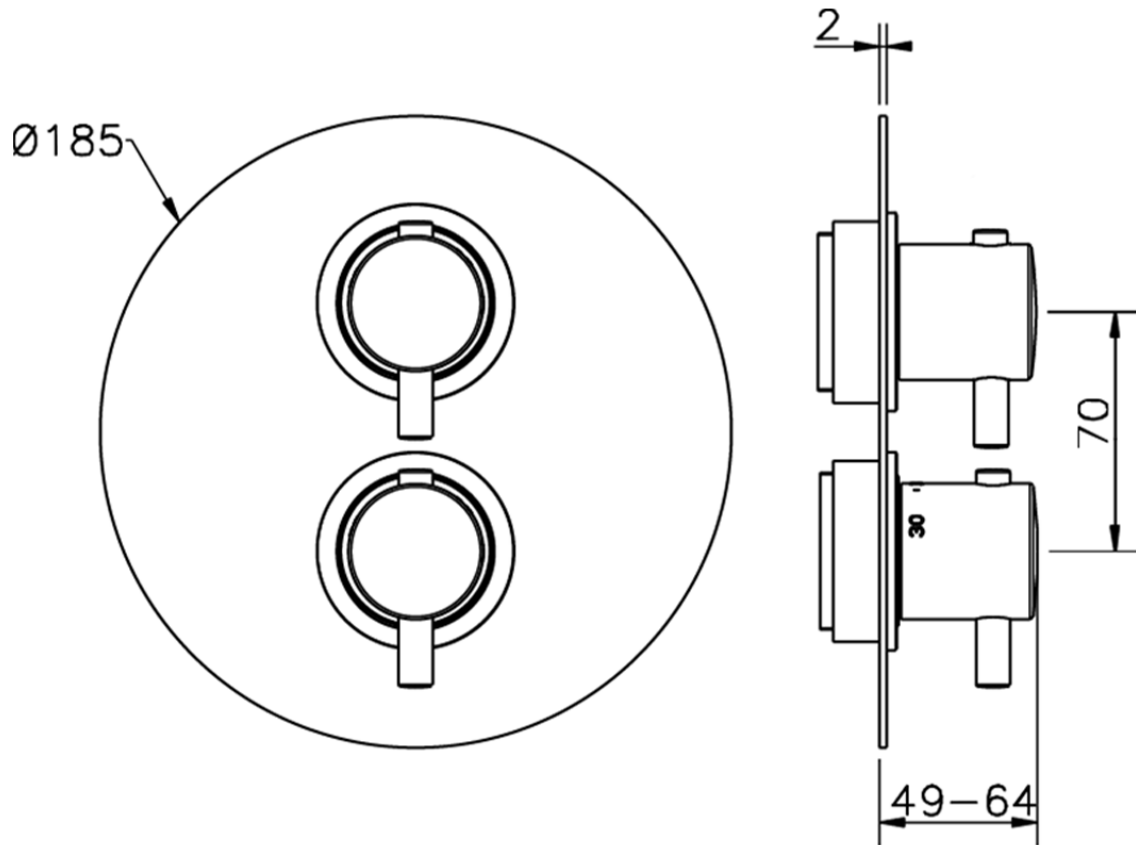

Exposed part for 1-outlet con.thermo.shower valve M32_MT007300

MT007300

<https://en.huberitalia.com/exposed-part-for-1-outlet-con-thermo-shower-valve-m32-mt007300>

Piastra/Plate/Plaque/Platte/Placa

2-3mm: XX 25-40 YY 76-91

10 mm: XX 16-31 YY 65-80

ZB007301

<https://en.huberitalia.com/1-outlet-concealed-thermostatic-shower-valve-concealed-zb007301>

2024-11-22