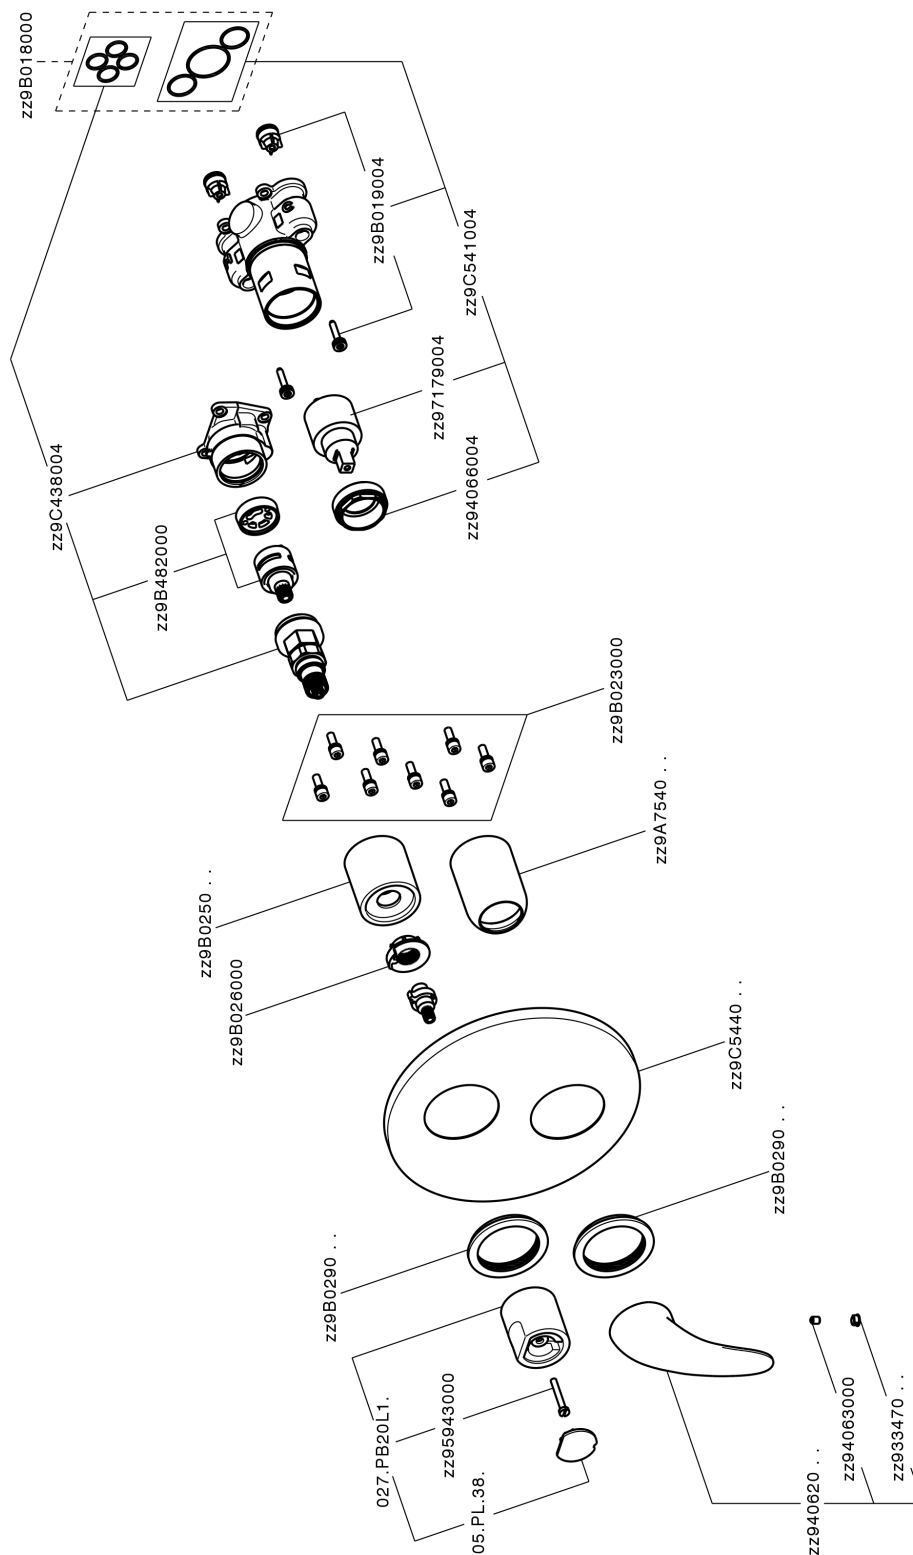

Exposed part for Single Lever One Box Valve ONE BOX_NM0BM030

NM0BM030

<https://en.huberitalia.com/exposed-part-for-single-lever-one-box-valve-one-box-nm0bm030>

One Box Universal Concealed Part ONE BOX_ZB00B031

ZB00B031

<https://en.huberitalia.com/one-box-universal-concealed-part-one-box-zb00b031>

One Box Universal Concealed Part ONE BOX_ZB00B030

ZB00B030

<https://en.huberitalia.com/one-box-universal-concealed-part-one-box-zb00b030>