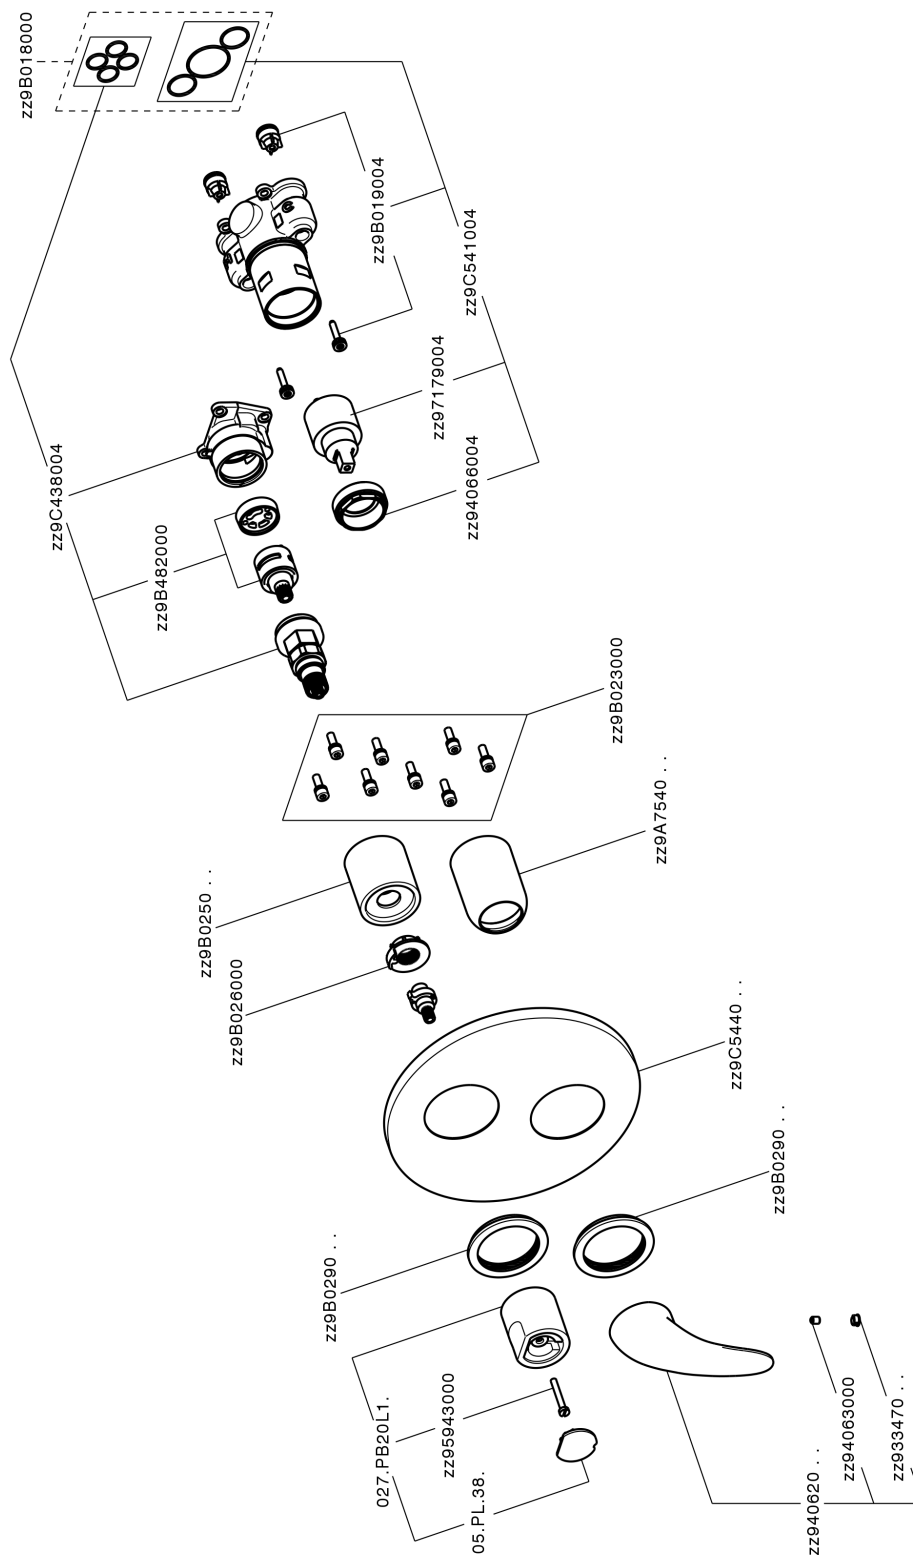

Exposed part for Single Lever One Box Valve ONE BOX_NM0BM030

MODEL **NM0BM030**

Exposed part for Single Lever One Box Valve, with 2-3 outlet diverter, Minimum depth of installation: 67 mm, without concealed part, for items ZB00B030-ZB00B031

AVAILABLE FINISHINGS

CHARACTERISTICS

Cartridge Spare Parts **ZZ97179000**

35 mm Cartridge

Installation **Concealed**

Required concealed parts **ZB00B031**

ZB00B030

Exposed part for Single Lever One Box Valve ONE BOX_NM0BM030

NM0BM030

<https://en.huberitalia.com/exposed-part-for-single-lever-one-box-valve-one-box-nm0bm030>

One Box Universal Concealed Part ONE BOX_ZB00B031

MODEL **ZB00B031**

One Box Universal Concealed Part, for 1 or 2 or 3 outlet thermostatic or single lever, without trim kit, with noise reducers, with sealing gasket