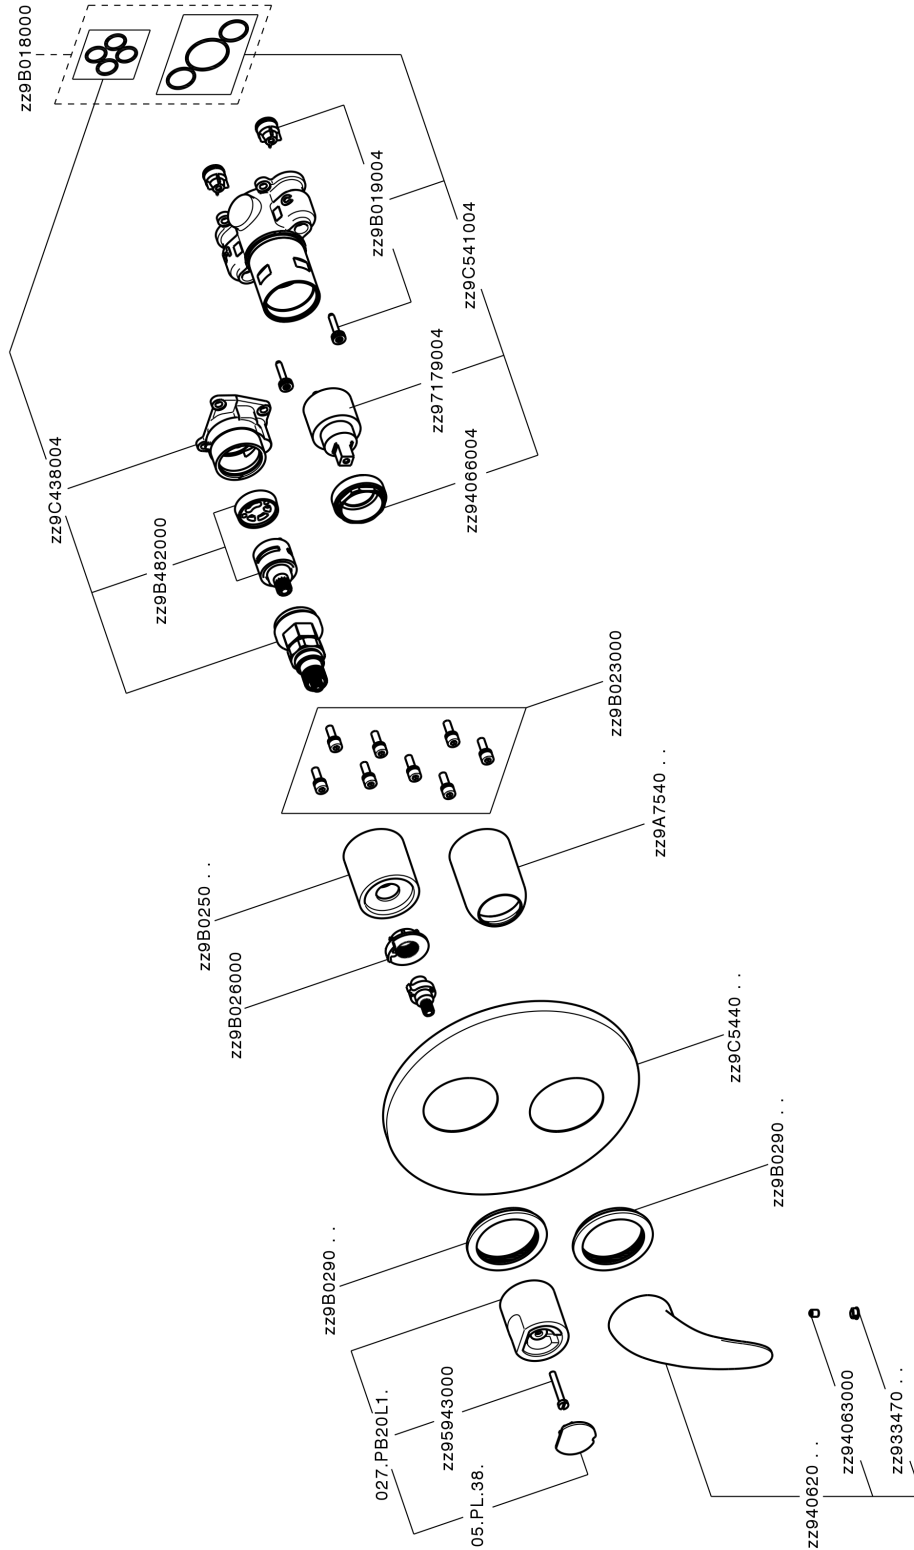

Exposed part for Single Lever One Box Valve ONE BOX_NM0BM030

MODEL **NM0BM030**

Exposed part for Single Lever One Box Valve, with 2-3 outlet diverter, Minimum depth of installation: 67 mm, without concealed part, for items ZB00B030-ZB00B031

AVAILABLE FINISHINGS

21 21 Chrome

CHARACTERISTICS

Cartridge Spare Parts **ZZ97179000**

35 mm Cartridge

Installation **Concealed**

Required concealed parts **ZB00B031**

ZB00B030

Exposed part for Single Lever One Box Valve ONE BOX_NM0BM030

NM0BM030

<https://en.huberitalia.com/exposed-part-for-single-lever-one-box-valve-one-box-nm0bm030>

One Box Universal Concealed Part ONE BOX_ZB00B031

MODEL **ZB00B031**

One Box Universal Concealed Part, for 1 or 2 or 3 outlet thermostatic or single lever, without trim kit, with noise reducers, with sealing gasket

AVAILABLE FINISHINGS

04 04 Without finishing