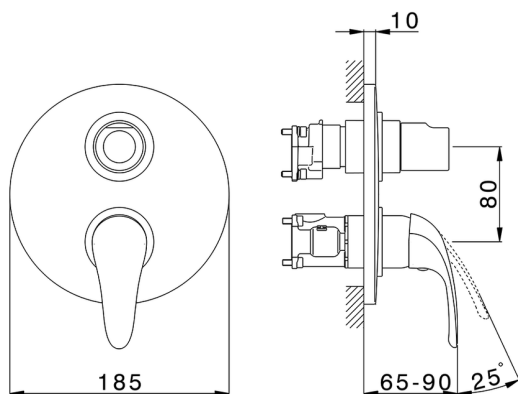

Exposed part for Single Lever One Box Valve ONE BOX_NM0BM030

MODEL **NM0BM030**

Exposed part for Single Lever One Box Valve, with 2-3 outlet diverter, Minimum depth of installation: 67 mm, without concealed part, for items ZB00B030-ZB00B031

AVAILABLE FINISHINGS

CHARACTERISTICS

Cartridge Spare Parts **ZZ97179000**

35 mm Cartridge

Installation **Concealed**

Required concealed parts **ZB00B031**

ZB00B030

Exposed part for Single Lever One Box Valve ONE BOX_NM0BM030

NM0BM030

<https://en.huberitalia.com/exposed-part-for-single-lever-one-box-valve-one-box-nm0bm030>

One Box Universal Concealed Part ONE BOX_ZB00B031

MODEL **ZB00B031**

One Box Universal Concealed Part, for 1 or 2 or 3 outlet thermostatic or single lever, without trim kit, with noise reducers, with sealing gasket