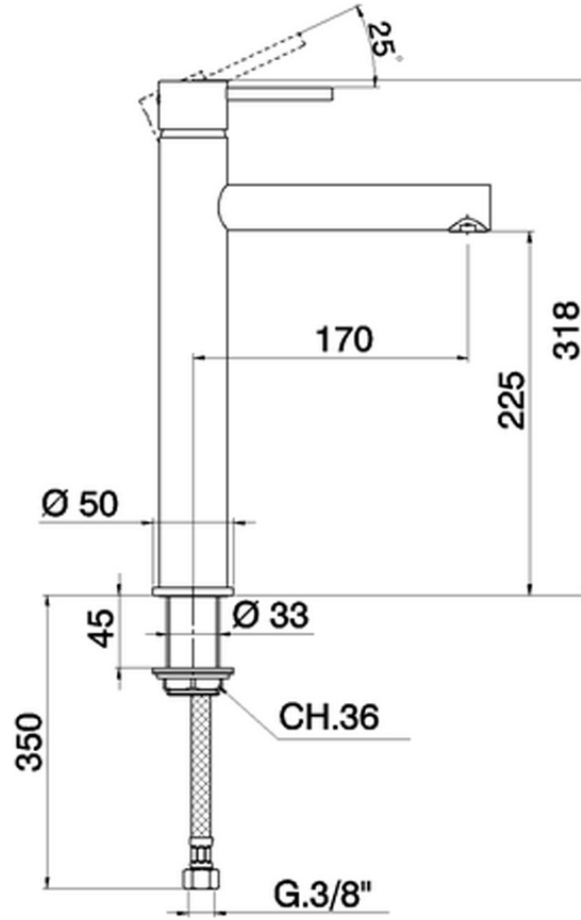

Single lever tall washbasin mixer TRATTO EVO\_TV003540

TV003540

<https://en.huberitalia.com/single-lever-tall-washbasin-mixer-tratto-evo-tv003540>

2026-04-10