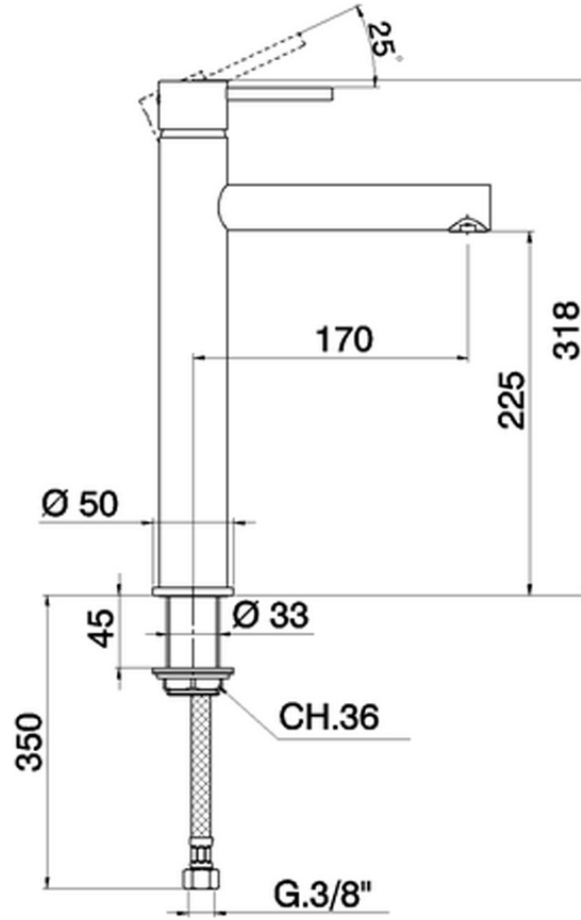

Single lever tall washbasin mixer TRATTO EVO\_TV003540

TV003540

<https://en.huberitalia.com/single-lever-tall-washbasin-mixer-tratto-evo-tv003540>

2026-04-08