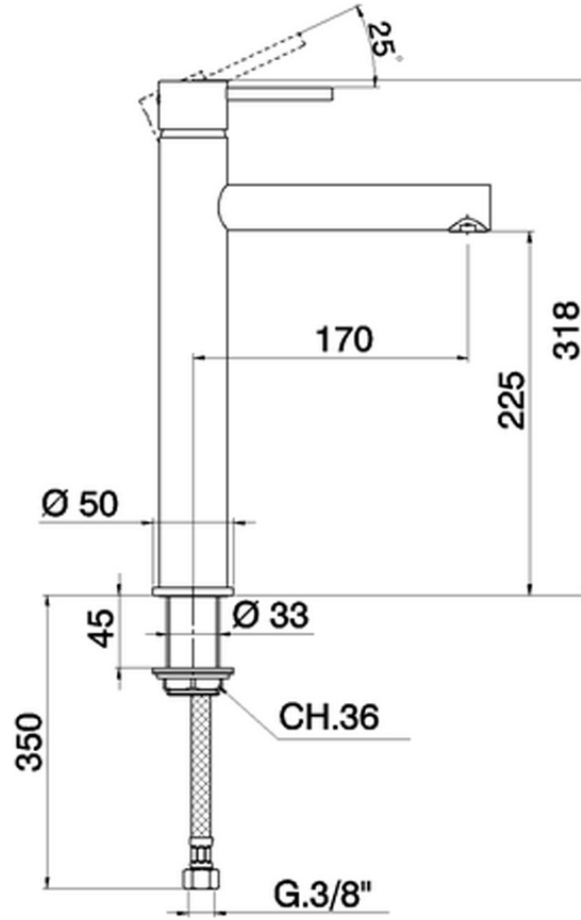

Single lever tall washbasin mixer TRATTO EVO_TV003540

TV003540

<https://en.huberitalia.com/single-lever-tall-washbasin-mixer-tratto-evo-tv003540>

2026-06-13