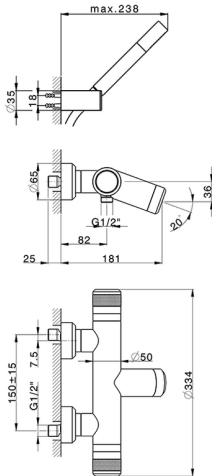

Thermostatic bath mixer, with shower set CHRONOS_CRD21020

MODEL **CRD21020**

Thermostatic bath mixer, with shower set, wall mounted adjustable handshower bracket, Brass D.24mm minimalistic one spray handshower, 150 cm SUPREME smooth flexible hose

AVAILABLE FINISHINGS

-  **21** 21 Chrome
-  **2F** 2F Brushed Nickel
-  **2Q** 2Q Black Titanium

CHARACTERISTICS

Cartridge Spare Parts **22.04A.AR - ZZ97279004**

Argo 2 (long filter) Thermostatic Valve

DeviaStop

The Huber Devia Stop technology allows to adjust the water flow and to direct it to the selected output point (overhead soaker, hand shower, etc).

SafeTouch

The Huber SafeTouch system maintains the mixer body cool to the touch during operation.