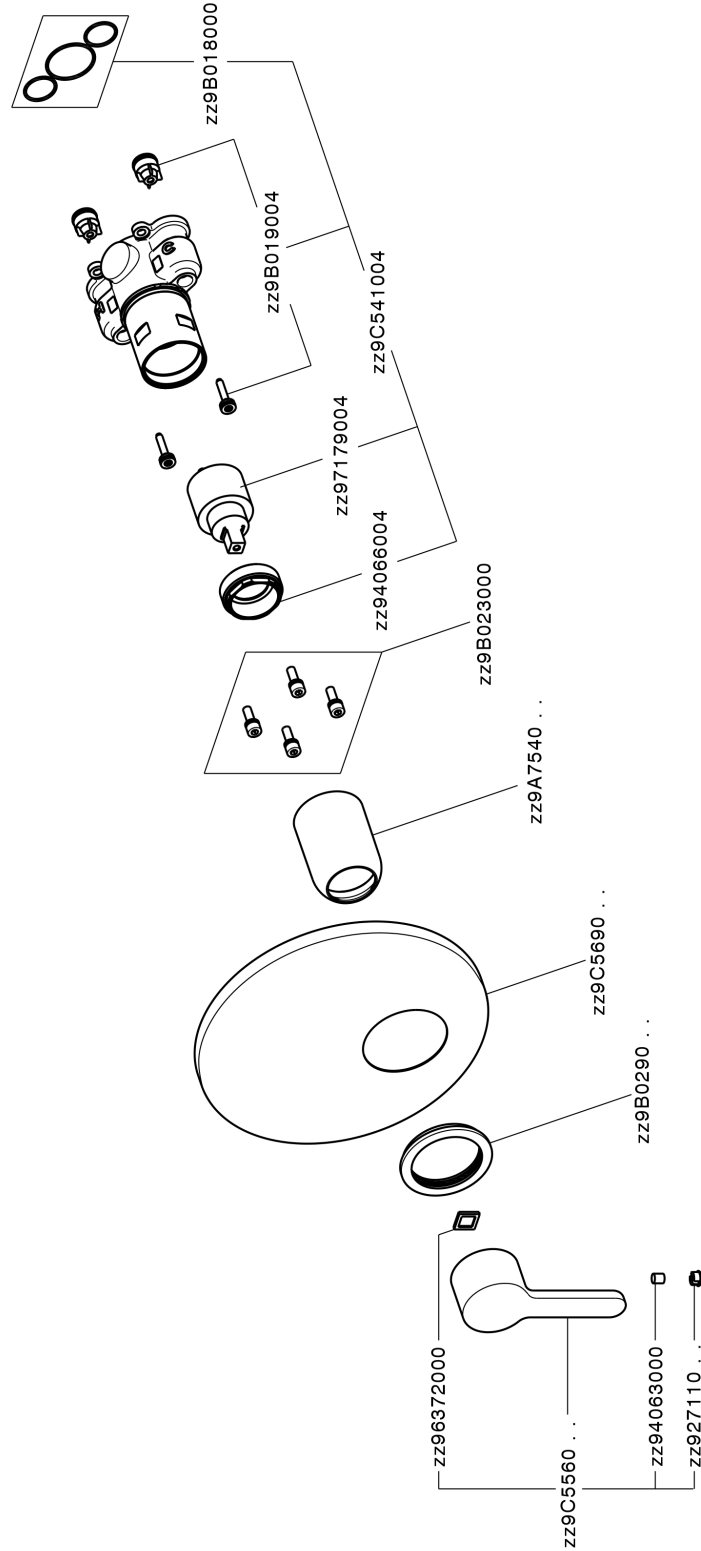

Exposed part for Single Lever One Box Valve ONE BOX_H20BM010

MODEL **H20BM010**

Exposed part for Single Lever One Box Valve, 1 Outlet, Minimum depth of installation: 67 mm, without concealed part, for items ZB00B030-ZB00B031

AVAILABLE FINISHINGS

CHARACTERISTICS

Cartridge Spare Parts **ZZ97179000**

35 mm Cartridge

Installation **Concealed**

Required concealed parts **ZB00B031**

ZB00B030

Exposed part for Single Lever One Box Valve ONE BOX_H20BM010

H20BM010

<https://en.huberitalia.com/exposed-part-for-single-lever-one-box-valve-one-box-h20bm010>

One Box Universal Concealed Part ONE BOX_ZB00B031

MODEL **ZB00B031**

One Box Universal Concealed Part, for 1 or 2 or 3 outlet thermostatic or single lever, without trim kit, with noise reducers, with sealing gasket

One Box Universal Concealed Part ONE BOX_ZB00B030

MODEL **ZB00B030**

One Box Universal Concealed Part, for 1 or 2 or 3 outlet thermostatic or single lever, without trim kit, without noise reducers, with sealing gasket