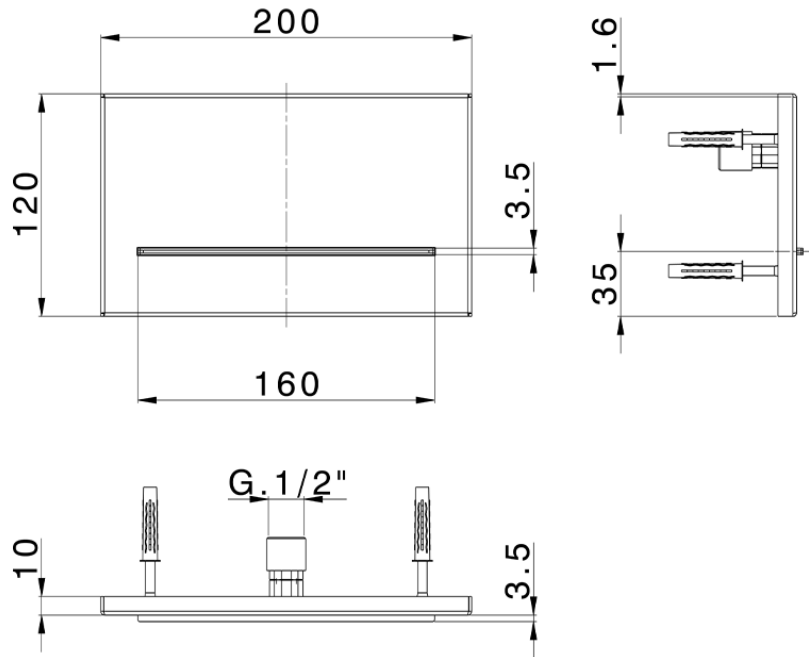

200x120 mm wall-mounted waterfall spout ZEN\_ZS129120

ZS129120

<https://en.huberitalia.com/200x120-mm-wall-mounted-waterfall-spout-zen-zs129120>

2026-06-13