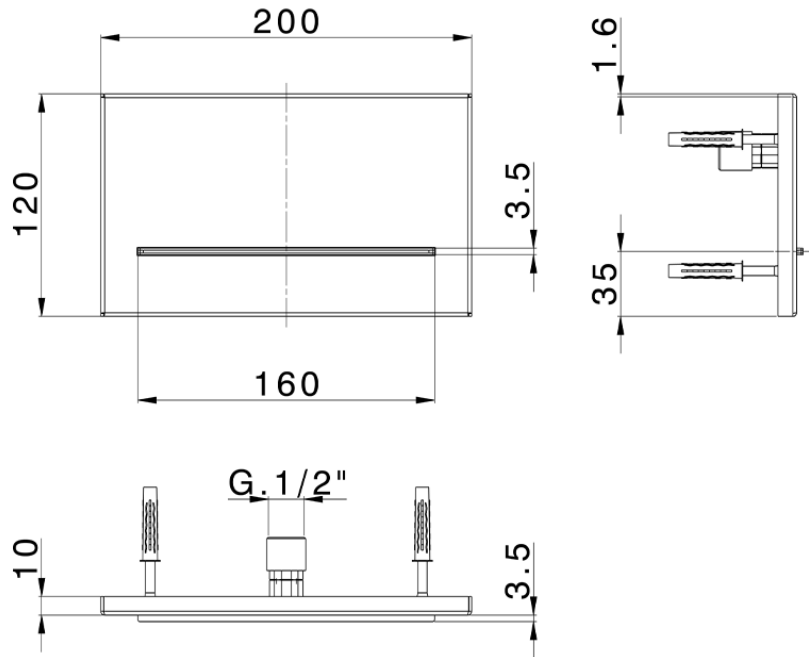

200x120 mm wall-mounted waterfall spout ZEN_ZS129120

ZS129120

<https://en.huberitalia.com/200x120-mm-wall-mounted-waterfall-spout-zen-zs129120>

2026-04-06