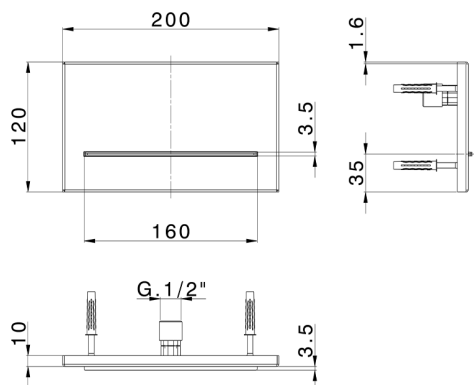

200x120 mm wall-mounted waterfall spout ZEN_ZS129120

MODEL **ZS129120**

200x120 mm wall-mounted waterfall spout, Stainless Steel AISI 304

AVAILABLE FINISHINGS

- **D1** D1 Brushed Inox
- **40** 40 Matt Black
- **4Q** 4Q Matt White
- **5G** 5G Rose Gold
- **D2** D2 Polished Inox

CHARACTERISTICS

2026-04-06