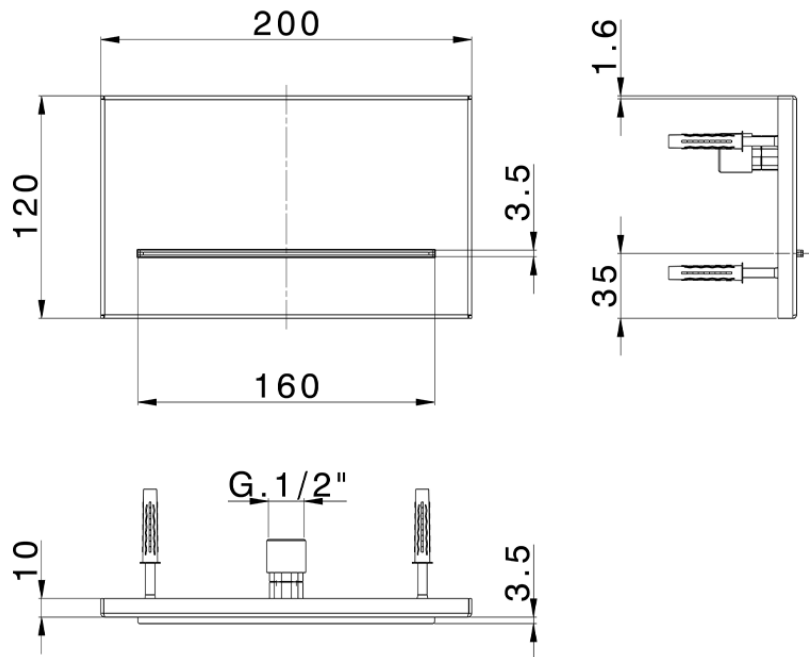

200x120 mm wall-mounted waterfall spout ZEN_ZS129120

ZS129120

<https://en.huberitalia.com/200x120-mm-wall-mounted-waterfall-spout-zen-zs129120>

2026-04-08