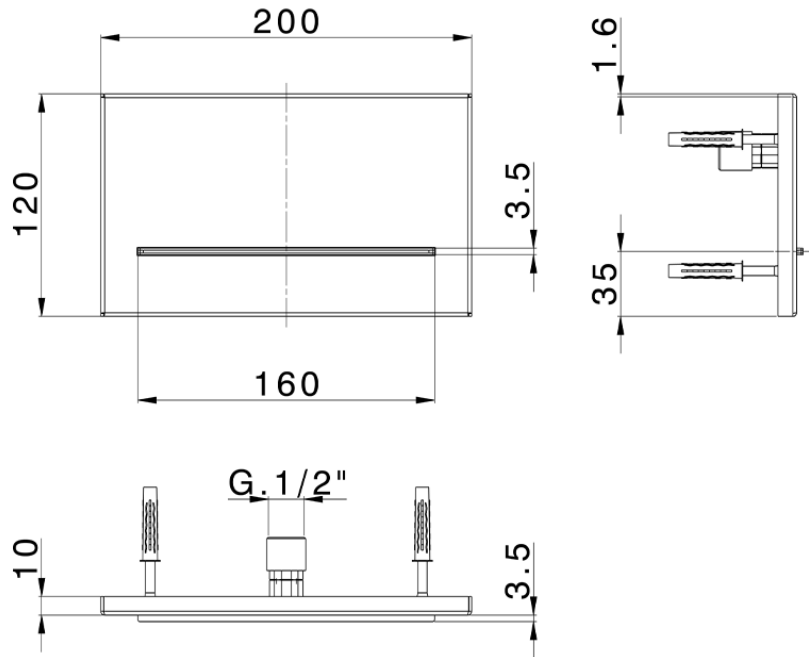

200x120 mm wall-mounted waterfall spout ZEN_ZS129120

ZS129120

<https://en.huberitalia.com/200x120-mm-wall-mounted-waterfall-spout-zen-zs129120>

2026-06-10