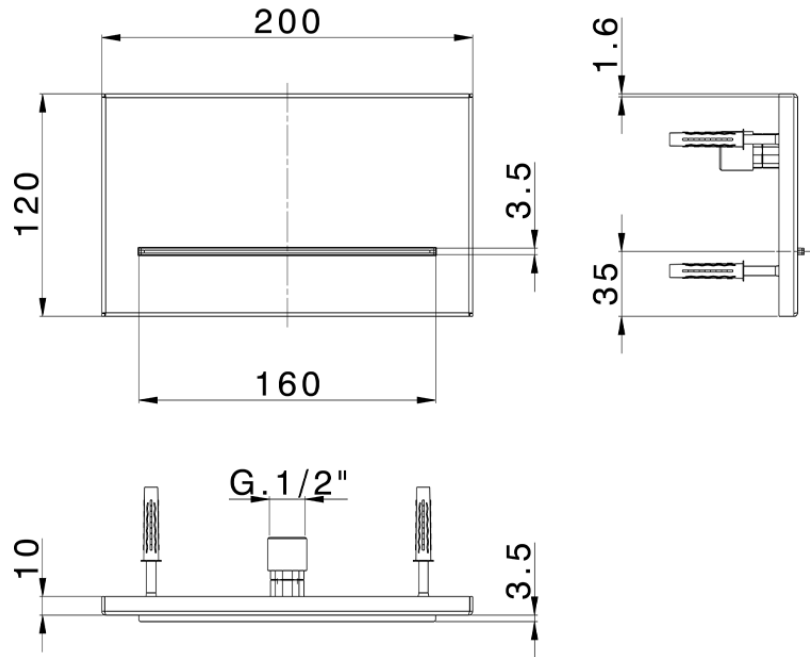

200x120 mm wall-mounted waterfall spout ZEN_ZS129120

ZS129120

<https://en.huberitalia.com/200x120-mm-wall-mounted-waterfall-spout-zen-zs129120>

2026-05-15