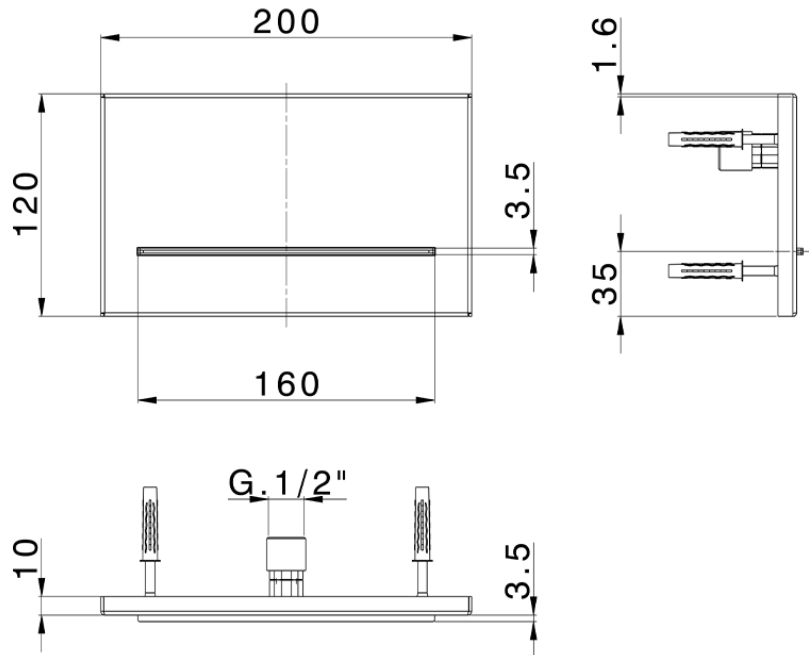

200x120 mm wall-mounted waterfall spout ZEN_ZS129120

ZS129120

<https://en.huberitalia.com/200x120-mm-wall-mounted-waterfall-spout-zen-zs129120>

2026-06-13