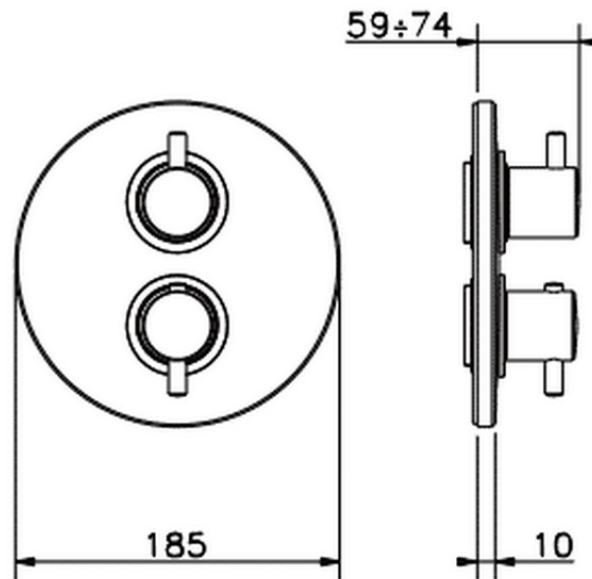

Exposed part for con.thermo.shower valve, 2-outlet THERMO_TV018100

TV018100

<https://en.huberitalia.com/exposed-part-for-con-thermo-shower-valve-2-outlet-thermo-tv018100>

Piastra/Plate/Plaque/Platte/Placa

2-3mm: XX 25-40 YY 76-91

10 mm: XX 16-31 YY 65-80