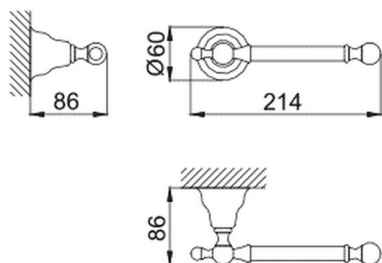

Toilet paper holder CROISETTE_4034.01H.

MODEL **4034.01H.**

Toilet paper holder

AVAILABLE FINISHINGS

- **AC** AC Satin Brushed Nickel
- **BA** BA Old Bronze
- **CR** CR Chrome
- **2W** 2W Brushed Gold

CHARACTERISTICS

2026-04-09