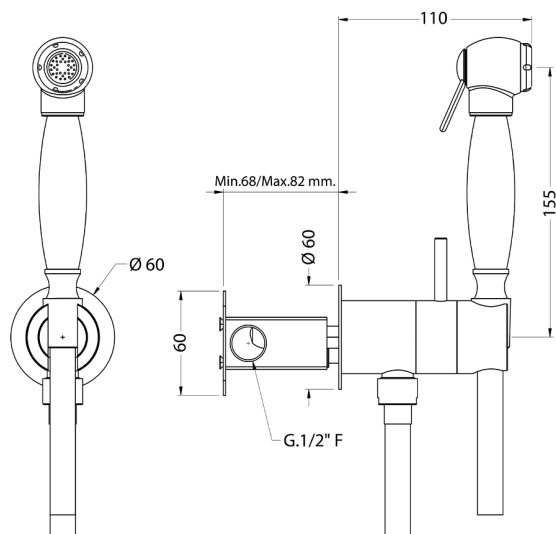

Bidet handshower set HYGENIC SHOWERS_VT007946

MODEL **VT007946**

Bidet handshower set, round wall bracket, gradual mixing of hot & cold water, with concealed part, Brass Bidet handshower - 120 cm PVC flexible hose

AVAILABLE FINISHINGS

CHARACTERISTICS

Bidet handshower

MixedWater

The Huber Mixed Water system enables the gradual mixing of hot and cold water.

2024-11-15