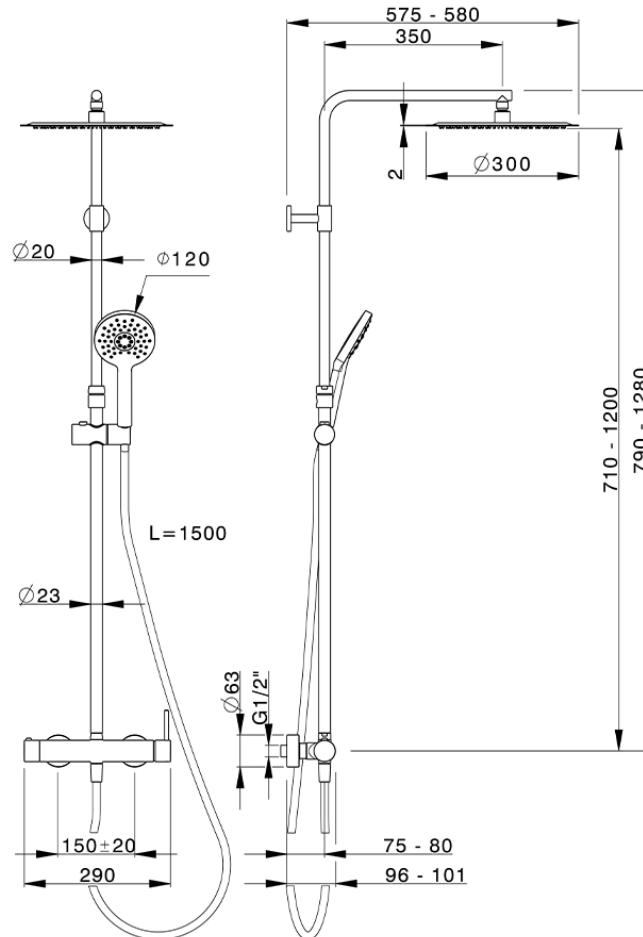

## 2-function single lever shower set NUOVA KIRUNA\_K2004030

K2004030

<https://en.huberitalia.com/2-function-single-lever-shower-set-nuova-kiruna-k2004030>

2026-06-13