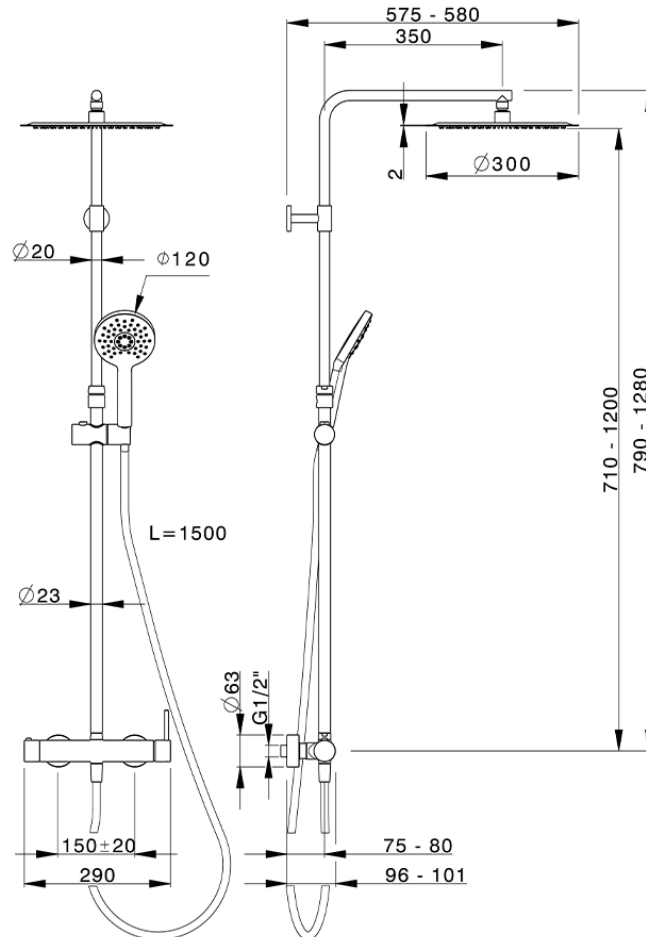

2-function single lever shower set NUOVA KIRUNA_K2004030

K2004030

<https://en.huberitalia.com/2-function-single-lever-shower-set-nuova-kiruna-k2004030>

2026-04-08