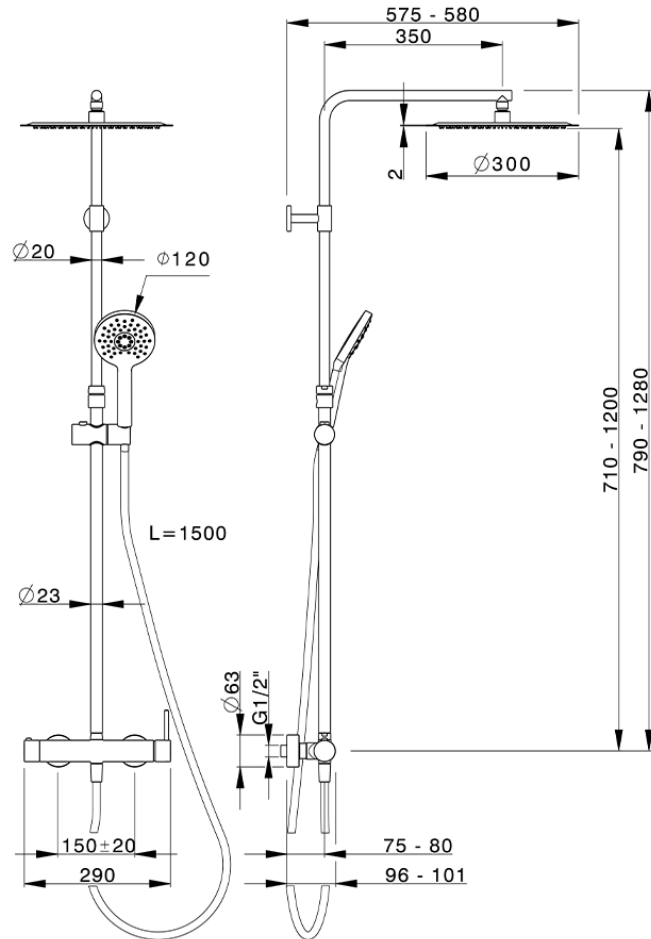

2-function single lever shower set NUOVA KIRUNA_K2004030

K2004030

<https://en.huberitalia.com/2-function-single-lever-shower-set-nuova-kiruna-k2004030>

2026-04-30