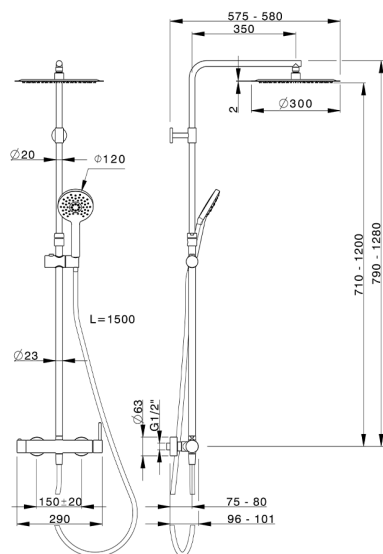

2-function single lever shower set NUOVA KIRUNA_K2004030

MODEL **K2004030**

2-function single lever shower set, 2-outlet devia stop, adjustable riser column, sliding shower bracket, 120 mm ABS 3 sprays handshower, 300 mm round showerhead 2 mm thick INOX, 150 cm smooth SILVERFLEX Flexible Hose

AVAILABLE FINISHINGS

CHARACTERISTICS

Cartridge Spare Parts **ZZ95435000**

35 mm Cartridge

EcoStop

EcoStop feature limits water flow to approximately 50% of maximum output with one point of resistance on setting. Push slightly past the middle stop only when full water output is required. This will save water up to 50%.

DeviaStop

The Huber Devia Stop technology allows to adjust the water flow and to direct it to the selected output point (overhead soaker, hand shower, etc).

2026-04-09