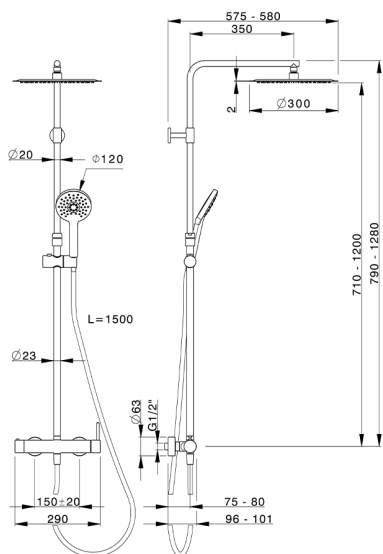

## 2-function single lever shower set NUOVA KIRUNA\_K2004030

MODEL **K2004030**

2-function single lever shower set, 2-outlet devia stop, adjustable riser column, sliding shower bracket, 120 mm ABS 3 sprays handshower, 300 mm round showerhead 2 mm thick INOX, 150 cm smooth SILVERFLEX Flexible Hose

### CHARACTERISTICS

Cartridge Spare Parts **ZZ95435000**

**35 mm Cartridge**

### EcoStop

EcoStop feature limits water flow to approximately 50% of maximum output with one point of resistance on setting. Push slightly past the middle stop only when full water output is required. This will save water up to 50%.

### DeviaStop

The Huber Devia Stop technology allows to adjust the water flow and to direct it to the selected output point (overhead soaker, hand shower, etc).

2026-06-13