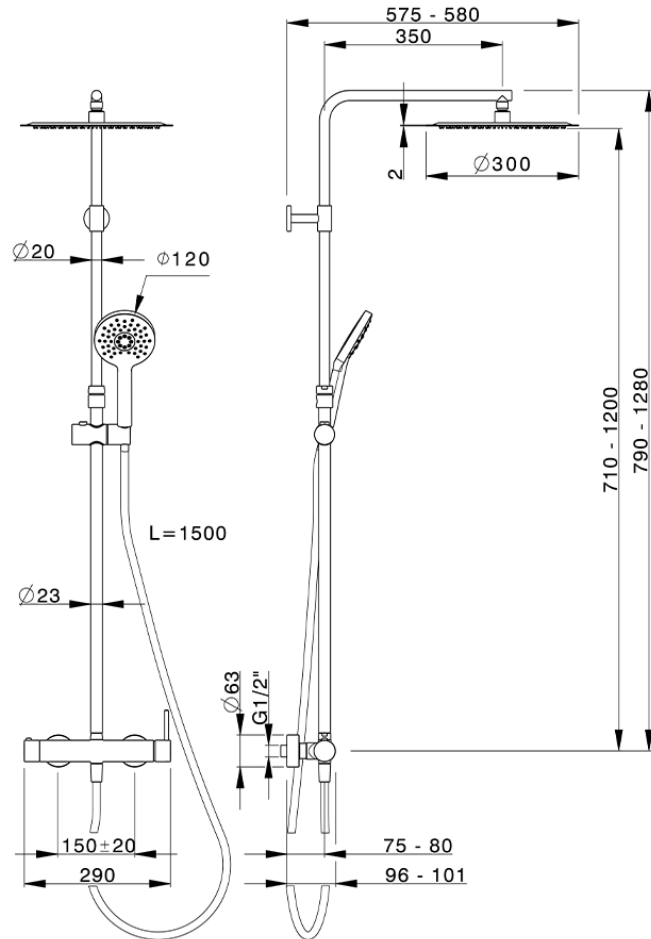

2-function single lever shower set NUOVA KIRUNA_K2004030

K2004030

<https://en.huberitalia.com/2-function-single-lever-shower-set-nuova-kiruna-k2004030>

2026-04-06