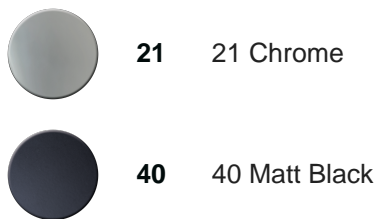

## 2-function single lever shower set NUOVA KIRUNA\_K2004030

MODEL **K2004030**

2-function single lever shower set, 2-outlet devia stop, adjustable riser column, sliding shower bracket, 120 mm ABS 3 sprays handshower, 300 mm round showerhead 2 mm thick INOX, 150 cm smooth SILVERFLEX Flexible Hose

### AVAILABLE FINISHINGS