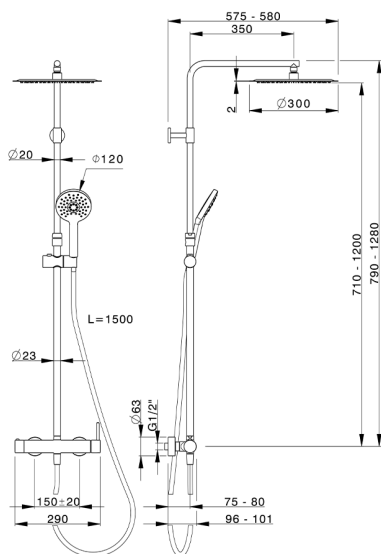

## 2-function single lever shower set NUOVA KIRUNA\_K2004030

MODEL **K2004030**

2-function single lever shower set, 2-outlet devia stop, adjustable riser column, sliding shower bracket, 120 mm ABS 3 sprays handshower, 300 mm round showerhead 2 mm thick INOX, 150 cm smooth SILVERFLEX Flexible Hose

### CHARACTERISTICS

Cartridge Spare Parts **ZZ95435000**

**35 mm Cartridge**

### EcoStop

EcoStop feature limits water flow to approximately 50% of maximum output with one point of resistance on setting. Push slightly past the middle stop only when full water output is required. This will save water up to 50%.

### DeviaStop

The Huber Devia Stop technology allows to adjust the water flow and to direct it to the selected output point (overhead soaker, hand shower, etc).

2026-04-06