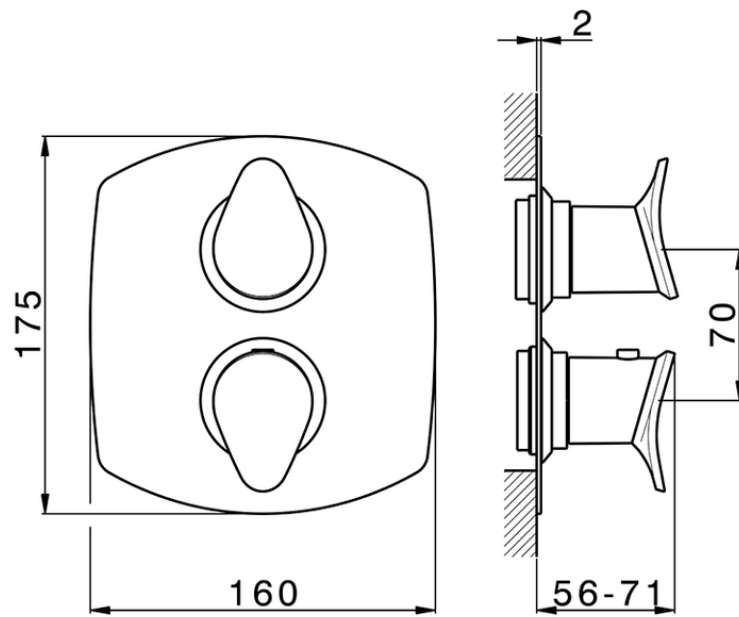

Exposed part for con.thermo.shower valve, 2-outlet HARLOCK_HC018100

HC018100

<https://en.huberitalia.com/exposed-part-for-con-thermo-shower-valve-2-outlet-harlock-hc018100>

Piastra/Plate/Plaque/Platte/Placa

2-3mm: XX 25-40 YY 76-91

10 mm: XX 16-31 YY 65-80

ZB018100

<https://en.huberitalia.com/2-outlet-concealed-thermostatic-shower-valve-concealed-zb018100>

2024-11-23