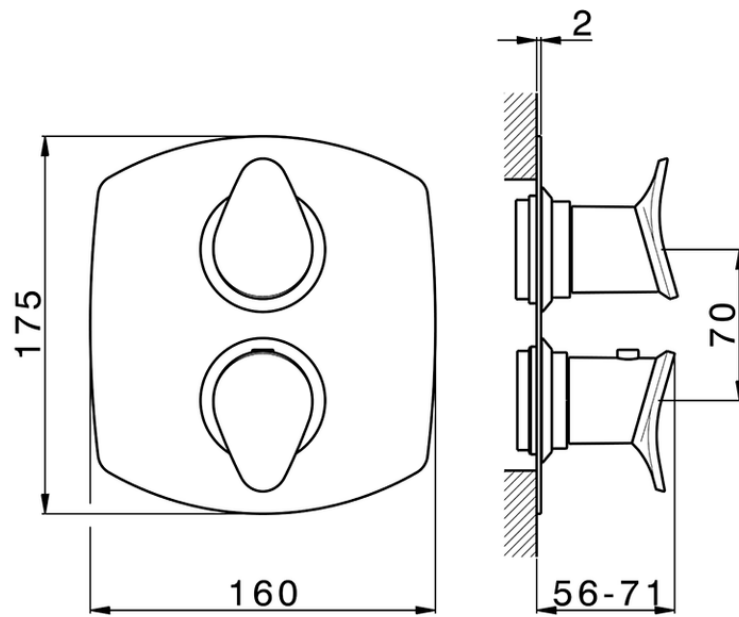

## Exposed part for con.thermo.shower valve, 2-outlet HARLOCK\_HC018100

HC018100

<https://en.huberitalia.com/exposed-part-for-con-thermo-shower-valve-2-outlet-harlock-hc018100>

## Piastra/Plate/Plaque/Platte/Placa

2-3mm: XX 25-40 YY 76-91

10 mm: XX 16-31 YY 65-80

ZB018100

<https://en.huberitalia.com/2-outlet-concealed-thermostatic-shower-valve-concealed-zb018100>

2024-11-23