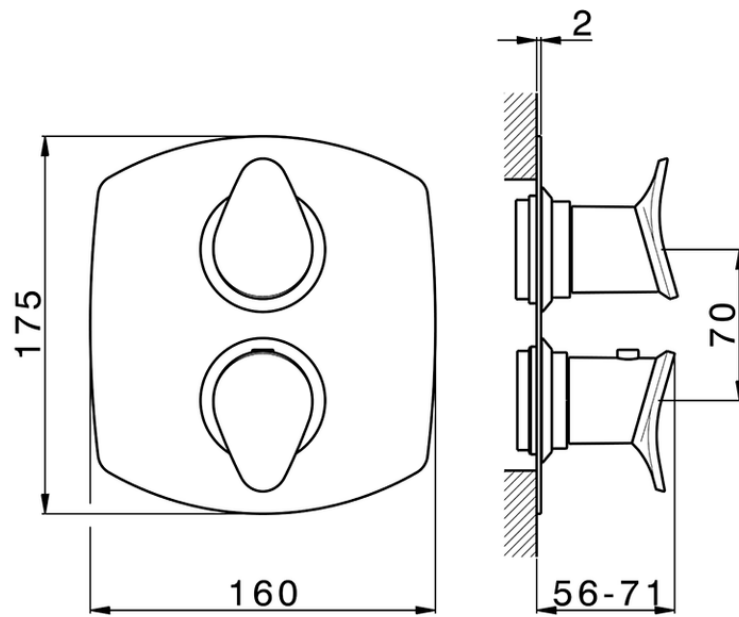

## Exposed part for con.thermo.shower valve, 2-outlet HARLOCK\_HC018100

HC018100

<https://en.huberitalia.com/exposed-part-for-con-thermo-shower-valve-2-outlet-harlock-hc018100>

## Piastra/Plate/Plaque/Platte/Placa

2-3mm: XX 25-40 YY 76-91

10 mm: XX 16-31 YY 65-80

ZB018100

<https://en.huberitalia.com/2-outlet-concealed-thermostatic-shower-valve-concealed-zb018100>

2024-11-21