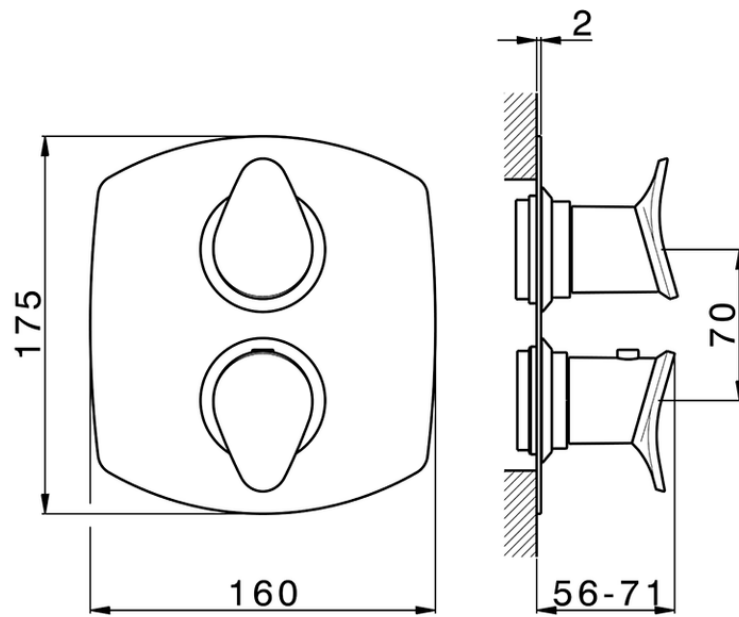

## Exposed part for con.thermo.shower valve, 2-outlet HARLOCK\_HC018100

HC018100

<https://en.huberitalia.com/exposed-part-for-con-thermo-shower-valve-2-outlet-harlock-hc018100>

## Piastra/Plate/Plaque/Platte/Placa

2-3mm: XX 25-40 YY 76-91

10 mm: XX 16-31 YY 65-80

ZB018100

<https://en.huberitalia.com/2-outlet-concealed-thermostatic-shower-valve-concealed-zb018100>

2024-11-24