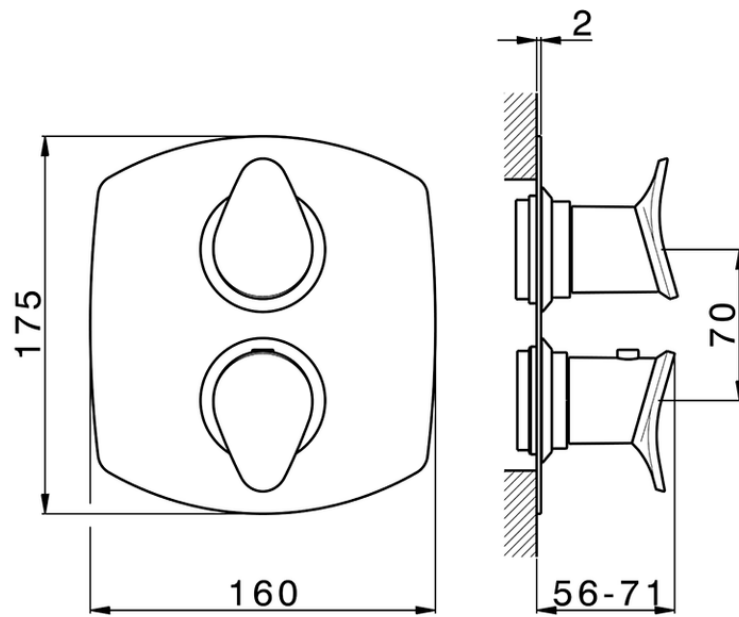

Exposed part for con.thermo.shower valve, 2-outlet HARLOCK_HC018100

HC018100

<https://en.huberitalia.com/exposed-part-for-con-thermo-shower-valve-2-outlet-harlock-hc018100>

Piastra/Plate/Plaque/Platte/Placa

2-3mm: XX 25-40 YY 76-91

10 mm: XX 16-31 YY 65-80

ZB018100

<https://en.huberitalia.com/2-outlet-concealed-thermostatic-shower-valve-concealed-zb018100>

2024-11-21