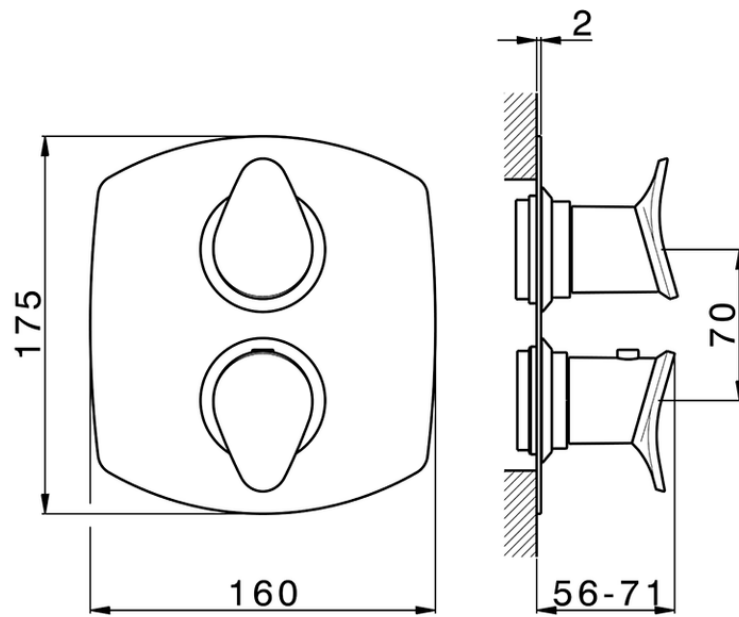

Exposed part for con.thermo.shower valve, 2-outlet HARLOCK_HC018100

HC018100

<https://en.huberitalia.com/exposed-part-for-con-thermo-shower-valve-2-outlet-harlock-hc018100>

Piastra/Plate/Plaque/Platte/Placa

2-3mm: XX 25-40 YY 76-91

10 mm: XX 16-31 YY 65-80

ZB018100

<https://en.huberitalia.com/2-outlet-concealed-thermostatic-shower-valve-concealed-zb018100>

2024-11-24