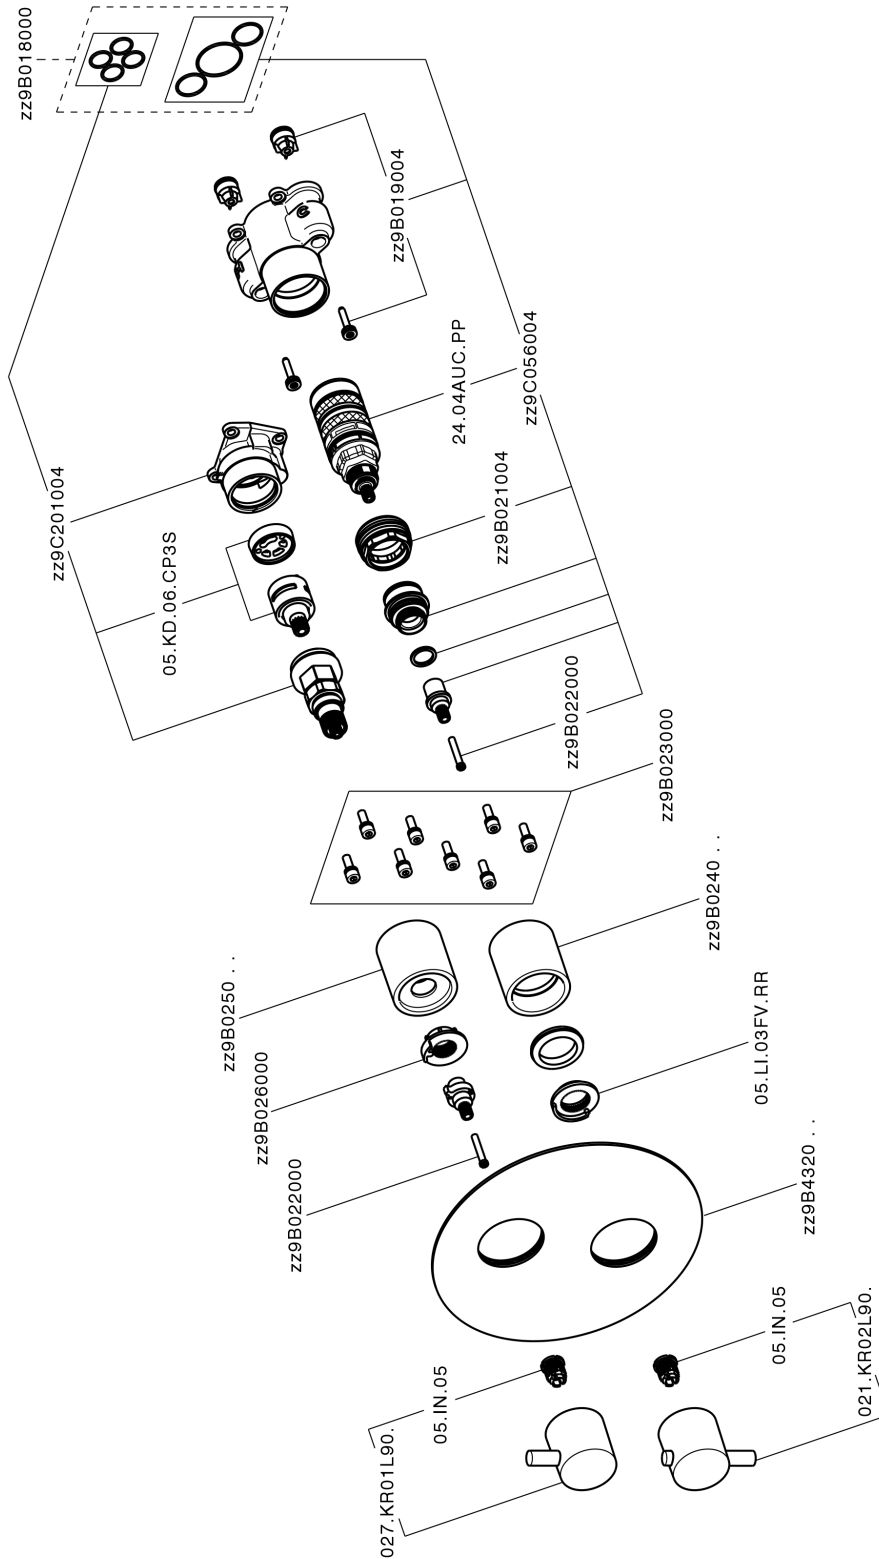

Exposed part for Thermostatic One Box Valve ONE BOX_TV0BT030

MODEL **TV0BT030**

Exposed part for Thermostatic One Box Valve, with 1-2-3 outlet deviasstop, Minimum depth of installation: 67 mm, without concealed part, for items ZB00B030-ZB00B031

AVAILABLE FINISHINGS

CHARACTERISTICS

Cartridge Spare Parts **24.04A.PP**

8x20 Plus P Thermostatic Valve

Installation **Concealed**

Required concealed parts **ZB00B031**

ZB00B030

DeviaStop

The Huber Devia Stop technology allows to adjust the water flow and to direct it to the selected output point (overhead soaker, hand shower, etc).

Thermostatic

The Huber thermostatic is your personal water manager, helping you to handle, control and save water and energy.

Exposed part for Thermostatic One Box Valve ONE BOX_TV0BT030

TV0BT030

<https://en.huberitalia.com/exposed-part-for-thermostatic-one-box-valve-one-box-tv0bt030>

One Box Universal Concealed Part ONE BOX_ZB00B031