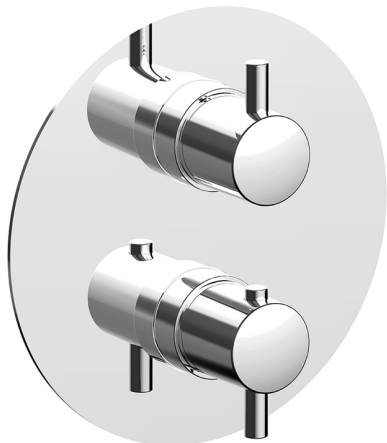

Exposed part for Thermostatic One Box Valve ONE BOX_TV0BT030

MODEL **TV0BT030**

Exposed part for Thermostatic One Box Valve, with 1-2-3 outlet deviasstop, Minimum depth of installation: 67 mm, without concealed part, for items ZB00B030-ZB00B031

AVAILABLE FINISHINGS

CHARACTERISTICS

Cartridge Spare Parts **24.04A.PP**

8x20 Plus P Thermostatic Valve

Installation **Concealed**

Required concealed parts **ZB00B031**

ZB00B030

DeviaStop

The Huber Devia Stop technology allows to adjust the water flow and to direct it to the selected output point (overhead soaker, hand shower, etc).

Thermostatic

The Huber thermostatic is your personal water manager, helping you to handle, control and save water and energy.

Exposed part for Thermostatic One Box Valve ONE BOX_TV0BT030

TV0BT030

<https://en.huberitalia.com/exposed-part-for-thermostatic-one-box-valve-one-box-tv0bt030>

One Box Universal Concealed Part ONE BOX_ZB00B031