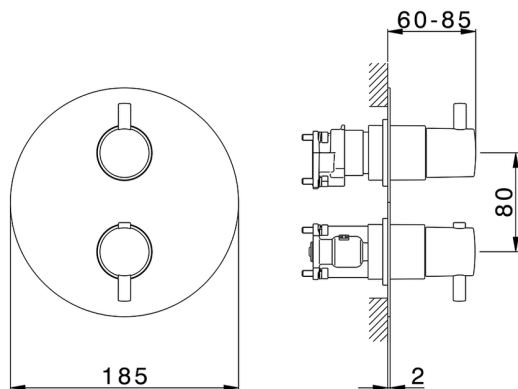

Exposed part for Thermostatic One Box Valve ONE BOX_TV0BT030

MODEL **TV0BT030**

Exposed part for Thermostatic One Box Valve, with 1-2-3 outlet deviasstop, Minimum depth of installation: 67 mm, without concealed part, for items ZB00B030-ZB00B031

AVAILABLE FINISHINGS

CHARACTERISTICS

Cartridge Spare Parts **24.04A.PP**

8x20 Plus P Thermostatic Valve

Installation **Concealed**

Required concealed parts **ZB00B031**

ZB00B030

DeviaStop