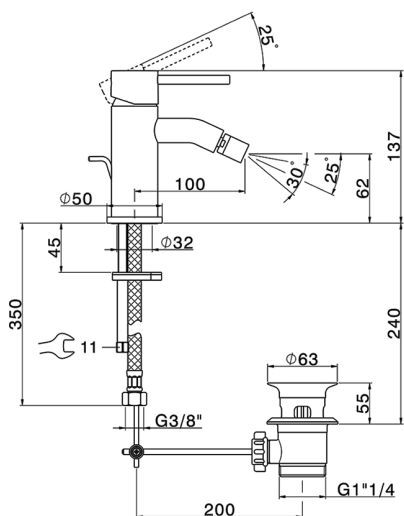

Single lever bidet mixer NUOVA KIRUNA_K2000550

MODEL **K2000550**

Single lever bidet mixer, with 1"1/4 automatic pop-up waste, G.3/8" stainless steel flexible hoses

AVAILABLE FINISHINGS

-  **21** 21 Chrome
-  **26** 26 Old Copper
-  **2F** 2F Brushed Nickel
-  **2W** 2W Brushed Gold
-  **40** 40 Matt Black
-  **4Q** 4Q Matt White

CHARACTERISTICS

Cartridge Spare Parts **ZZ99672000**

35 mm Cartridge

EcoStop

EcoStop feature limits water flow to approximately 50% of maximum output with one point of resistance on setting. Push slightly past the middle stop only when full water output is required. This will save water up to 50%.

Single lever bidet mixer NUOVA KIRUNA_K2000550

K2000550

<https://en.huberitalia.com/single-lever-bidet-mixer-nuova-kiruna-k2000550>

2024-11-15