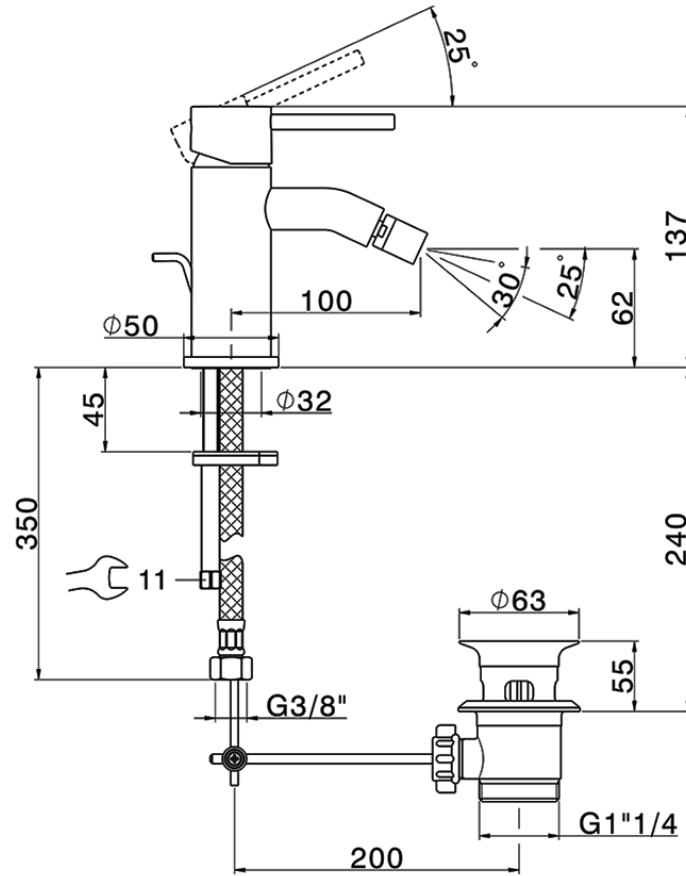

Single lever bidet mixer NUOVA KIRUNA_K2000550

K2000550

<https://en.huberitalia.com/single-lever-bidet-mixer-nuova-kiruna-k2000550>

2024-11-15