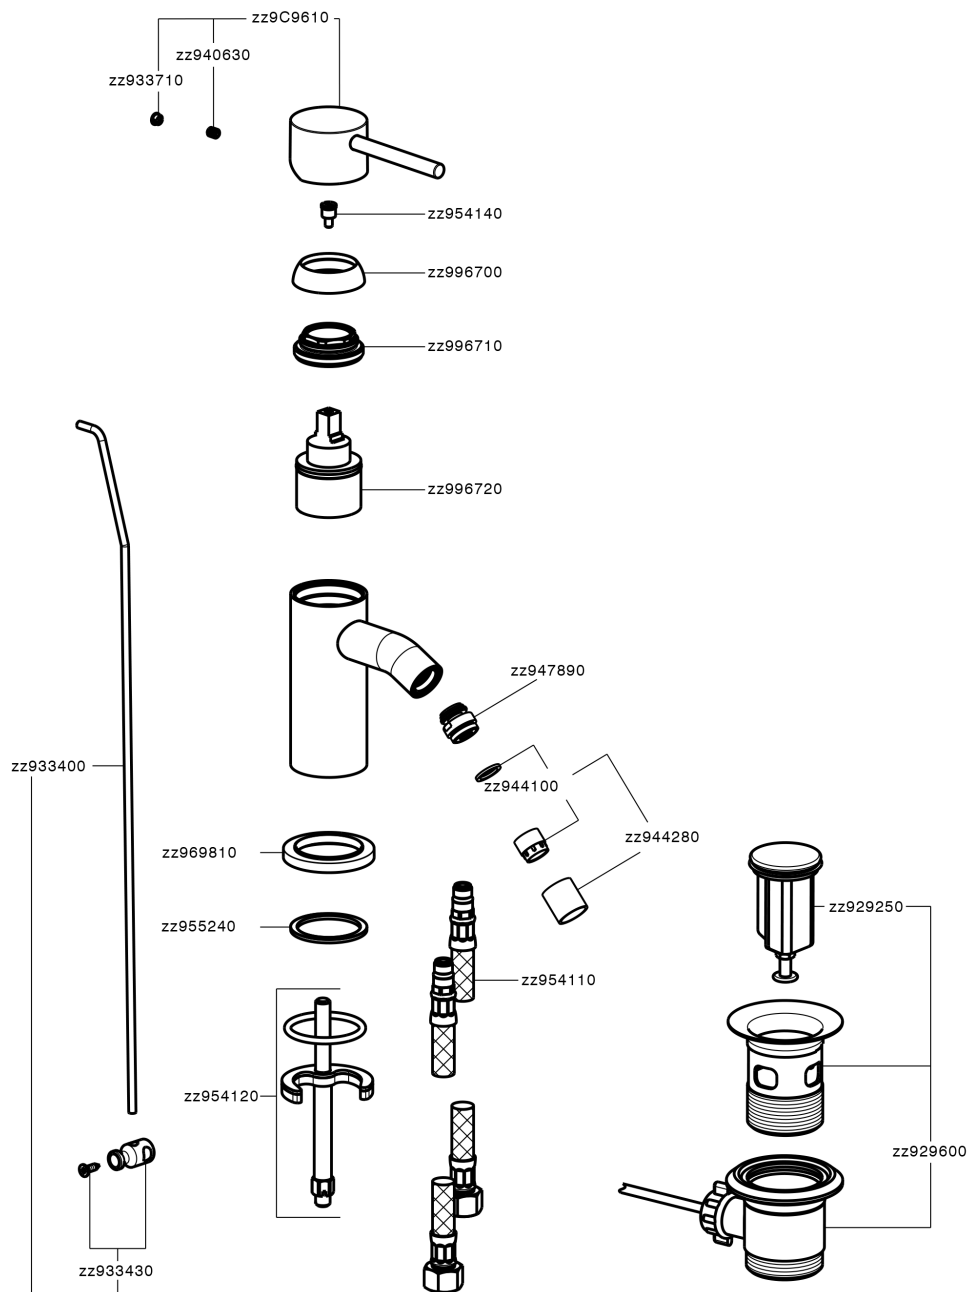

Single lever bidet mixer NUOVA KIRUNA_K2000550

K2000550

<https://en.huberitalia.com/single-lever-bidet-mixer-nuova-kiruna-k2000550>

2024-11-15