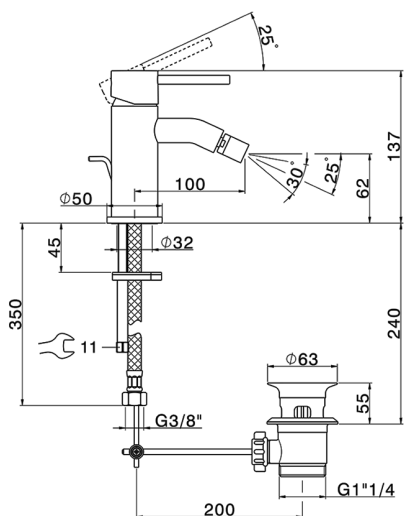

## Single lever bidet mixer NUOVA KIRUNA\_K2000550

MODEL **K2000550**

Single lever bidet mixer, with 1"1/4 automatic pop-up waste, G.3/8" stainless steel flexible hoses

### CHARACTERISTICS

Cartridge Spare Parts **ZZ99672000**

**35 mm Cartridge**

### EcoStop

EcoStop feature limits water flow to approximately 50% of maximum output with one point of resistance on setting. Push slightly past the middle stop only when full water output is required. This will save water up to 50%.