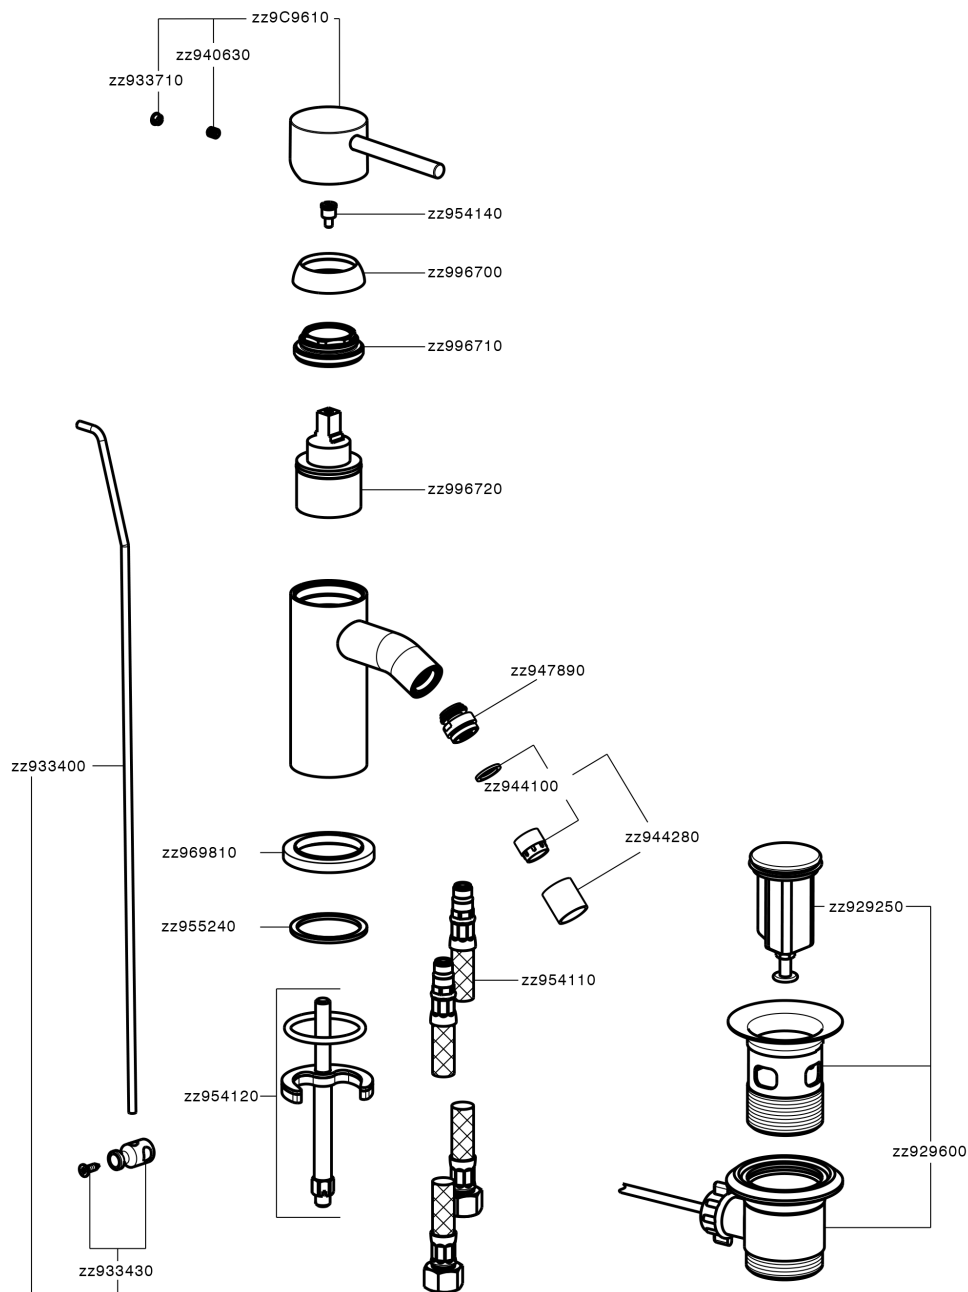

## Single lever bidet mixer NUOVA KIRUNA\_K2000550

MODEL **K2000550**

Single lever bidet mixer, with 1"1/4 automatic pop-up waste, G.3/8" stainless steel flexible hoses

### CHARACTERISTICS

Cartridge Spare Parts **ZZ99672000**

**35 mm Cartridge**

### EcoStop

EcoStop feature limits water flow to approximately 50% of maximum output with one point of resistance on setting. Push slightly past the middle stop only when full water output is required. This will save water up to 50%.

## Single lever bidet mixer NUOVA KIRUNA\_K2000550

K2000550

<https://en.huberitalia.com/single-lever-bidet-mixer-nuova-kiruna-k2000550>

2024-11-15