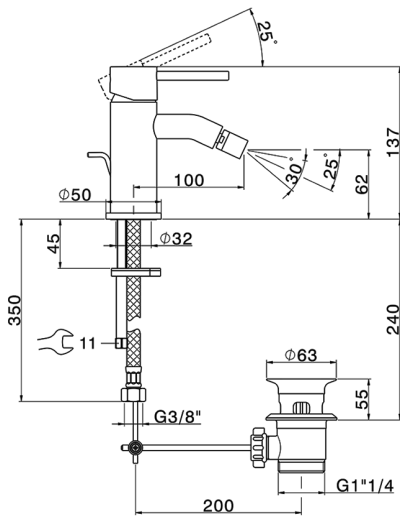

Single lever bidet mixer NUOVA KIRUNA_K2000550

MODEL **K2000550**

Single lever bidet mixer, with 1"1/4 automatic pop-up waste, G.3/8" stainless steel flexible hoses

AVAILABLE FINISHINGS

-  **21** 21 Chrome
-  **26** 26 Old Copper
-  **2F** 2F Brushed Nickel
-  **2W** 2W Brushed Gold
-  **40** 40 Matt Black
-  **4Q** 4Q Matt White

CHARACTERISTICS

Cartridge Spare Parts **ZZ99672000**

35 mm Cartridge

EcoStop

EcoStop feature limits water flow to approximately 50% of maximum output with one point of resistance on setting. Push slightly past the middle stop only when full water output is required. This will save water up to 50%.

Single lever bidet mixer NUOVA KIRUNA_K2000550

K2000550

<https://en.huberitalia.com/single-lever-bidet-mixer-nuova-kiruna-k2000550>

2024-11-15