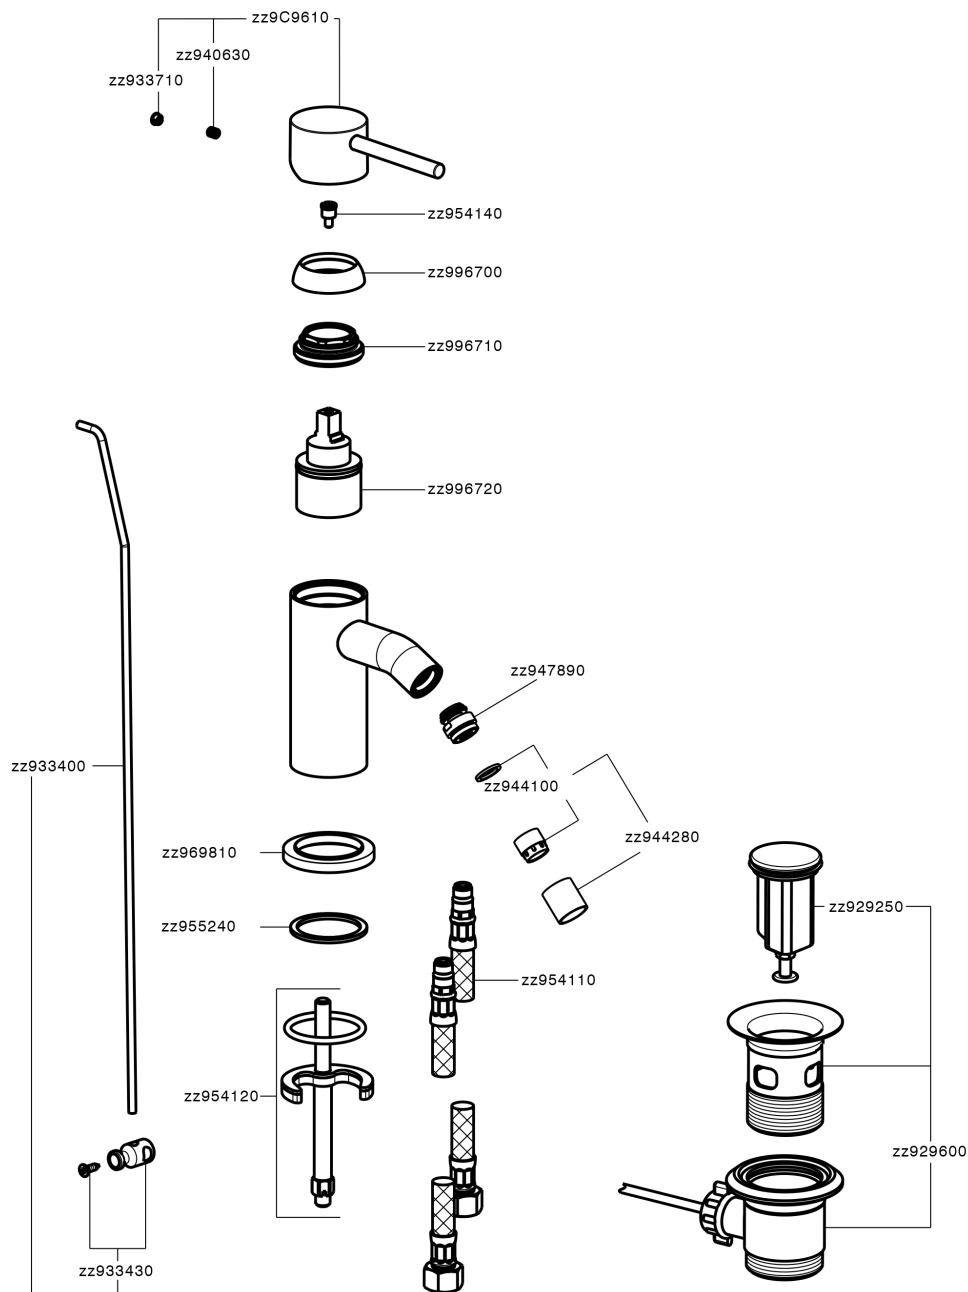

Single lever bidet mixer NUOVA KIRUNA_K2000550

MODEL **K2000550**

Single lever bidet mixer, with 1"1/4 automatic pop-up waste, G.3/8" stainless steel flexible hoses

AVAILABLE FINISHINGS

-  **21** 21 Chrome
-  **26** 26 Old Copper
-  **2F** 2F Brushed Nickel
-  **2W** 2W Brushed Gold
-  **40** 40 Matt Black
-  **4Q** 4Q Matt White

CHARACTERISTICS

Cartridge Spare Parts **ZZ99672000**

35 mm Cartridge

EcoStop

EcoStop feature limits water flow to approximately 50% of maximum output with one point of resistance on setting. Push slightly past the middle stop only when full water output is required. This will save water up to 50%.

Single lever bidet mixer NUOVA KIRUNA_K2000550

K2000550

<https://en.huberitalia.com/single-lever-bidet-mixer-nuova-kiruna-k2000550>

2024-11-15