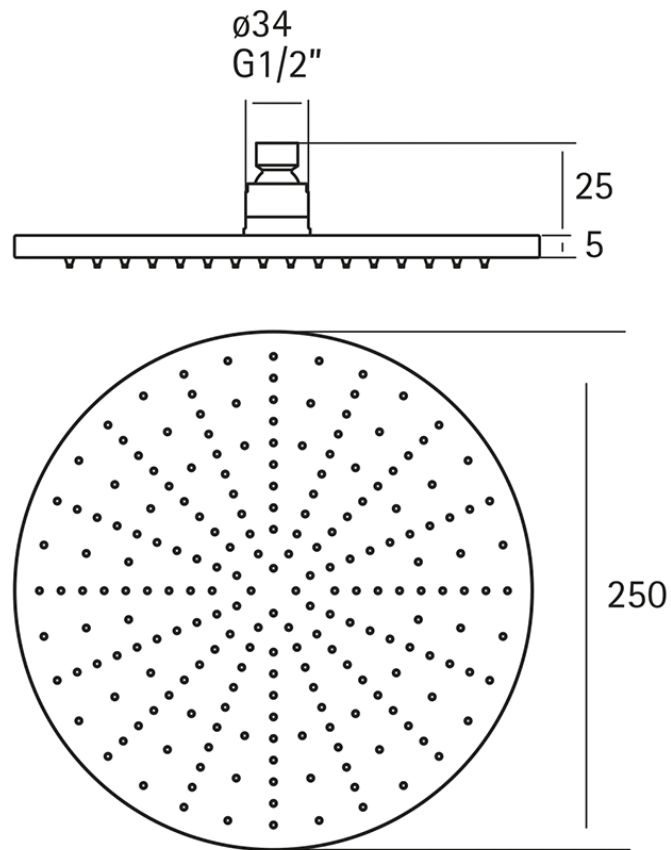

Showerhead LYNOX_SS016800

SS016800

<https://en.huberitalia.com/showerhead-lynnox-ss016800>

2024-11-15