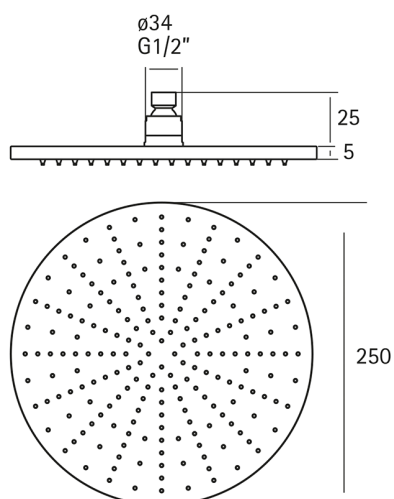

Showerhead LYNOX_SS016800

MODEL **SS016800**

Showerhead, 250 mm Round 5 mm thick, stainless steel made, INOX AISI 316L

AVAILABLE FINISHINGS

D1 D1 Brushed Inox

CHARACTERISTICS

2024-11-15