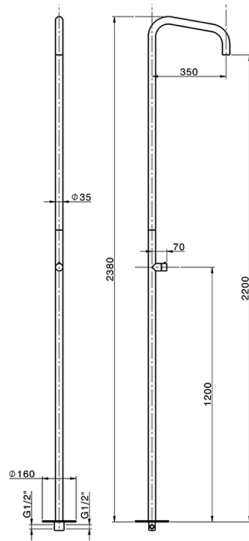

## Free Standing Progressive Shower Column COMMUNITY\_LX005120

MODEL **LX005120**

Free Standing Progressive Shower Column, for Indoor/Outdoor use, with rain spray aerator, INOX AISI 316L

AVAILABLE FINISHINGS

**D1** D1 Brushed Inox

CHARACTERISTICS

Cartridge Spare Parts **ZZ9C292000**

**25 mm Progressive single-lever cartridge**

2026-06-27