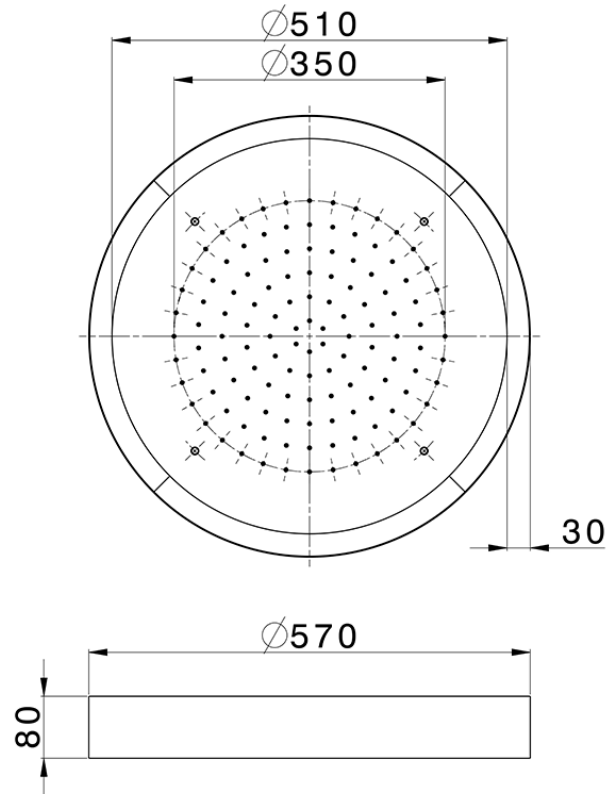

Ø 570 mm Chromotherapy Ceiling showerhead ZEN_ZS1C0145

ZS1C0145

<https://en.huberitalia.com/o-570-mm-chromotherapy-ceiling-showerhead-zen-zs1c0145>

2026-06-06