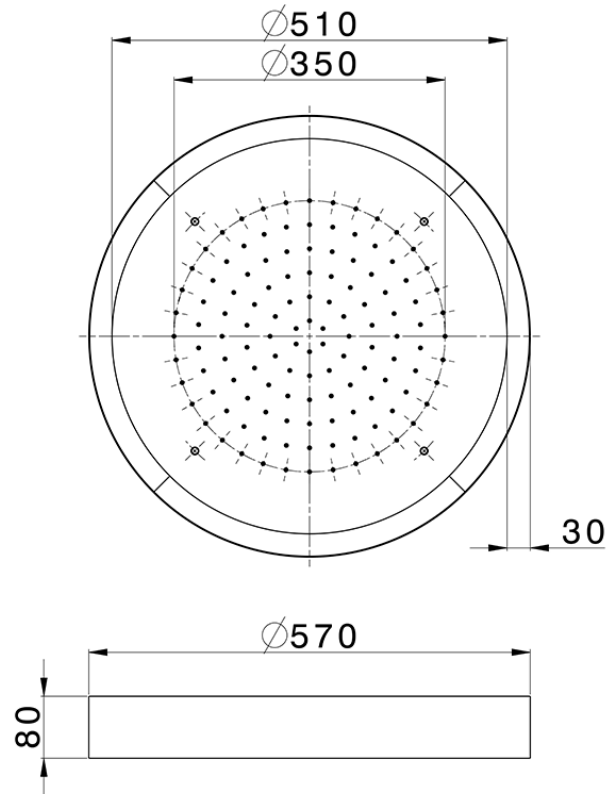

Ø 570 mm Chromotherapy Ceiling showerhead ZEN_ZS1C0145

ZS1C0145

<https://en.huberitalia.com/o-570-mm-chromotherapy-ceiling-showerhead-zen-zs1c0145>

2026-06-27