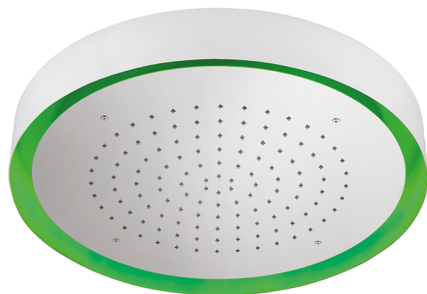

Ø 570 mm Chromotherapy Ceiling showerhead ZEN_ZS1C0145

MODEL **ZS1C0145**

Ø 570 mm Chromotherapy Ceiling showerhead, with white cover, rain, chromotherapy functions, built-in control included, Stainless Steel AISI 304

AVAILABLE FINISHINGS

-  **D1** D1 Brushed Inox
-  **40** 40 Matt Black
-  **4Q** 4Q Matt White
-  **D2** D2 Polished Inox

CHARACTERISTICS

2026-06-06