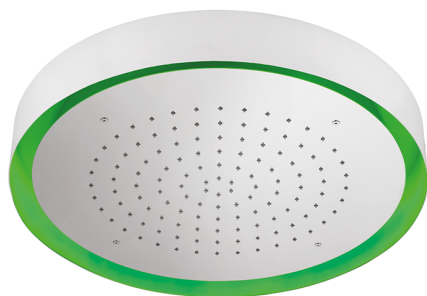

Ø 570 mm Chromotherapy Ceiling showerhead ZEN_ZS1C0145

MODEL **ZS1C0145**

Ø 570 mm Chromotherapy Ceiling showerhead, with white cover, rain, chromotherapy functions, built-in control included, Stainless Steel AISI 304

AVAILABLE FINISHINGS

-  **D1** D1 Brushed Inox
-  **40** 40 Matt Black
-  **4Q** 4Q Matt White
-  **D2** D2 Polished Inox

CHARACTERISTICS

2026-04-25