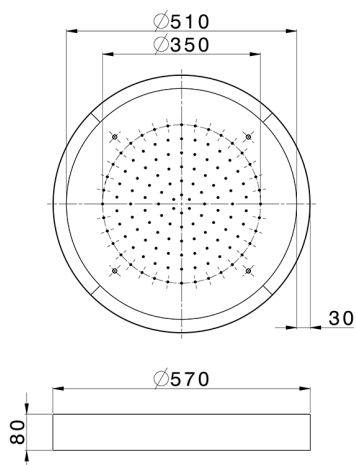

Ø 570 mm Chromotherapy Ceiling showerhead ZEN_ZS1C0145

MODEL **ZS1C0145**

Ø 570 mm Chromotherapy Ceiling showerhead, with white cover, rain, chromotherapy functions, built-in control included, Stainless Steel AISI 304