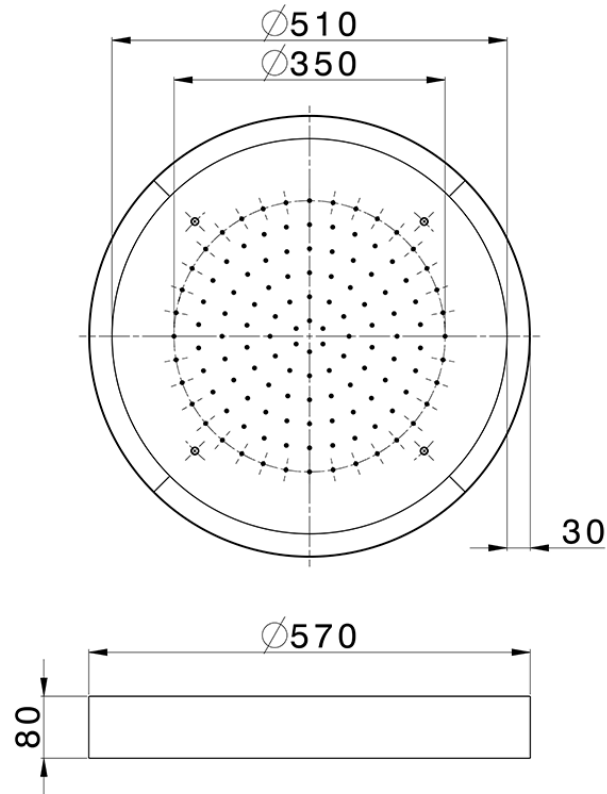

## Ø 570 mm Chromotherapy Ceiling showerhead ZEN\_ZS1C0145

ZS1C0145

<https://en.huberitalia.com/o-570-mm-chromotherapy-ceiling-showerhead-zen-zs1c0145>

2026-04-08