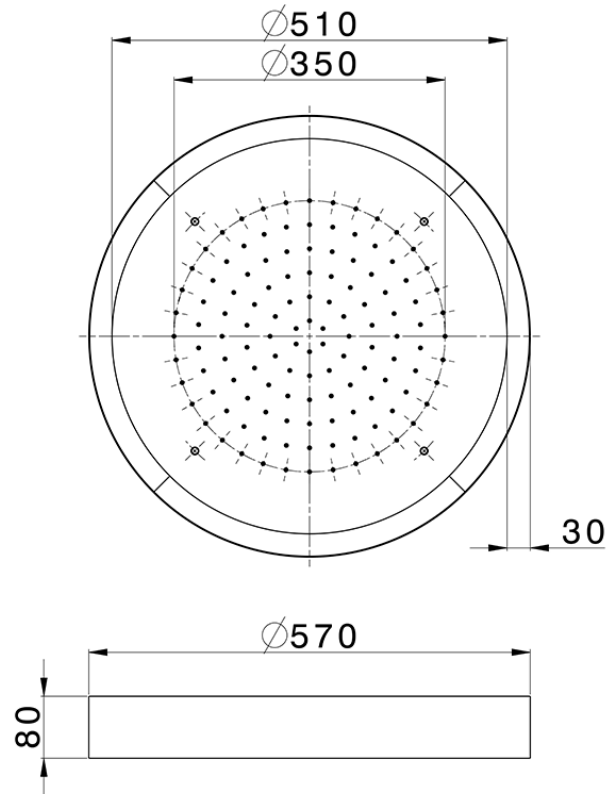

## Ø 570 mm Chromotherapy Ceiling showerhead ZEN\_ZS1C0145

ZS1C0145

<https://en.huberitalia.com/o-570-mm-chromotherapy-ceiling-showerhead-zen-zs1c0145>

2026-06-13