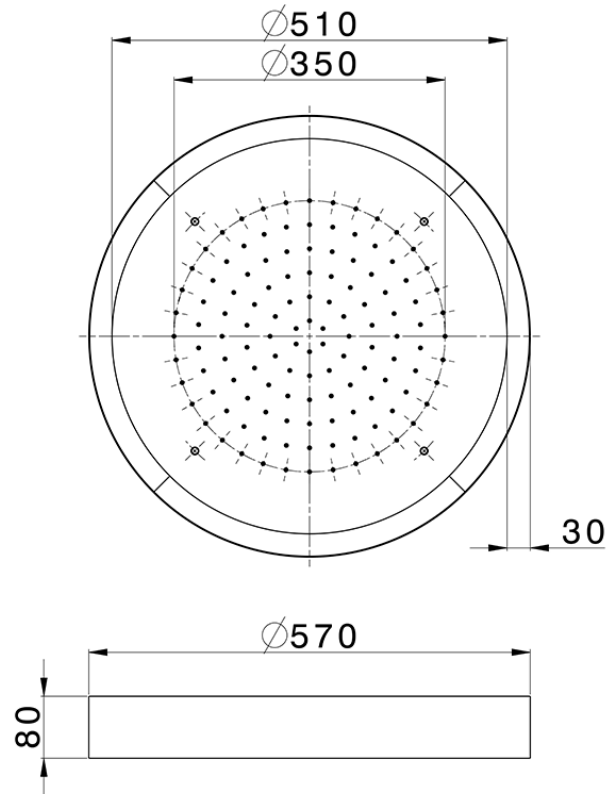

## Ø 570 mm Chromotherapy Ceiling showerhead ZEN\_ZS1C0145

ZS1C0145

<https://en.huberitalia.com/o-570-mm-chromotherapy-ceiling-showerhead-zen-zs1c0145>

2026-04-25