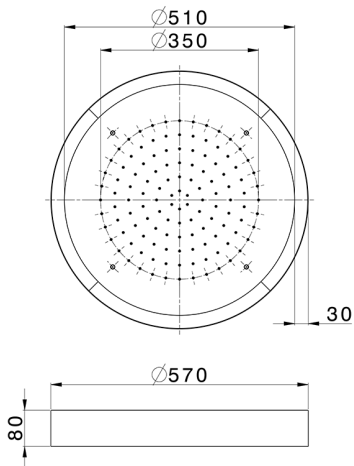

Ø 570 mm Chromotherapy Ceiling showerhead ZEN_ZS1C0145

MODEL **ZS1C0145**

Ø 570 mm Chromotherapy Ceiling showerhead, with white cover, rain, chromotherapy functions, built-in control included, Stainless Steel AISI 304