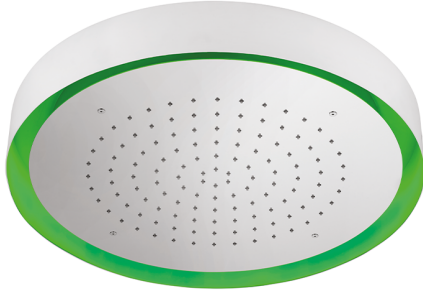

Ø 570 mm Chromotherapy Ceiling showerhead ZEN_ZS1C0145

MODEL **ZS1C0145**

Ø 570 mm Chromotherapy Ceiling showerhead, with white cover, rain, chromotherapy functions, built-in control included, Stainless Steel AISI 304

AVAILABLE FINISHINGS

-  **D1** D1 Brushed Inox
-  **40** 40 Matt Black
-  **4Q** 4Q Matt White
-  **D2** D2 Polished Inox

CHARACTERISTICS

2026-06-28