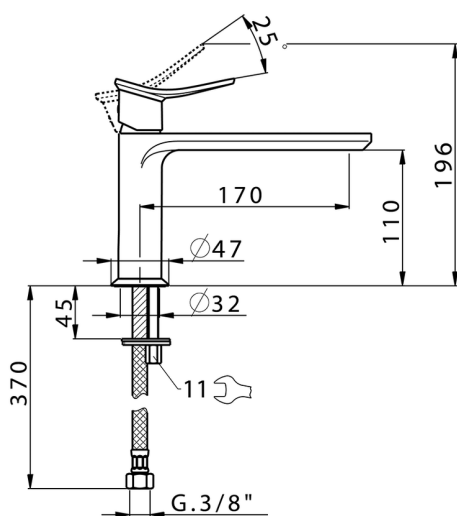

Single lever washbasin mixer HARLOCK_HC001544

MODEL **HC001544**

Single lever washbasin mixer, without automatic pop-up waste, G.3/8" stainless steel flexible hose

AVAILABLE FINISHINGS

-  **21** 21 Chrome
-  **2P** 2P Rose Gold
-  **2Q** 2Q Black Titanium
-  **40** 40 Matt Black
-  **4Q** 4Q Matt White
-  **6T** 6T Chrome/Matt Black

CHARACTERISTICS

Cartridge Spare Parts **ZZ96550000**

25 mm Cartridge

2026-05-25