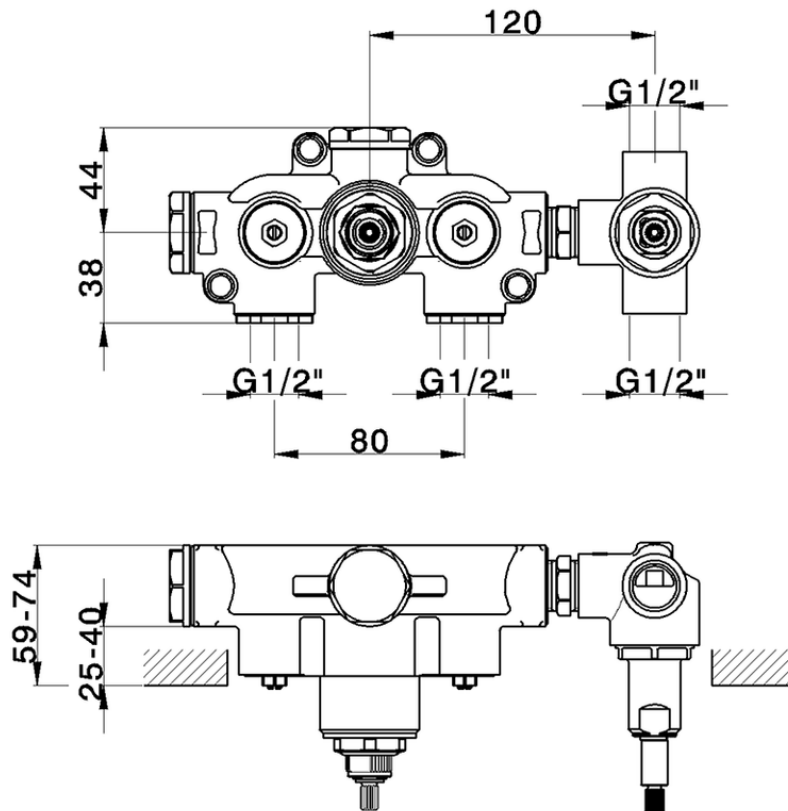

Exposed part for con.thermo.shower mixer, 2-outlet CHRONOS_CR019140

CR019140

<https://en.huberitalia.com/exposed-part-for-con-thermo-shower-mixer-2-outlet-chronos-cr019140>

ZB019140

<https://en.huberitalia.com/concealed-thermostatic-shower-mixer-2-outlet-concealed-zb019140>