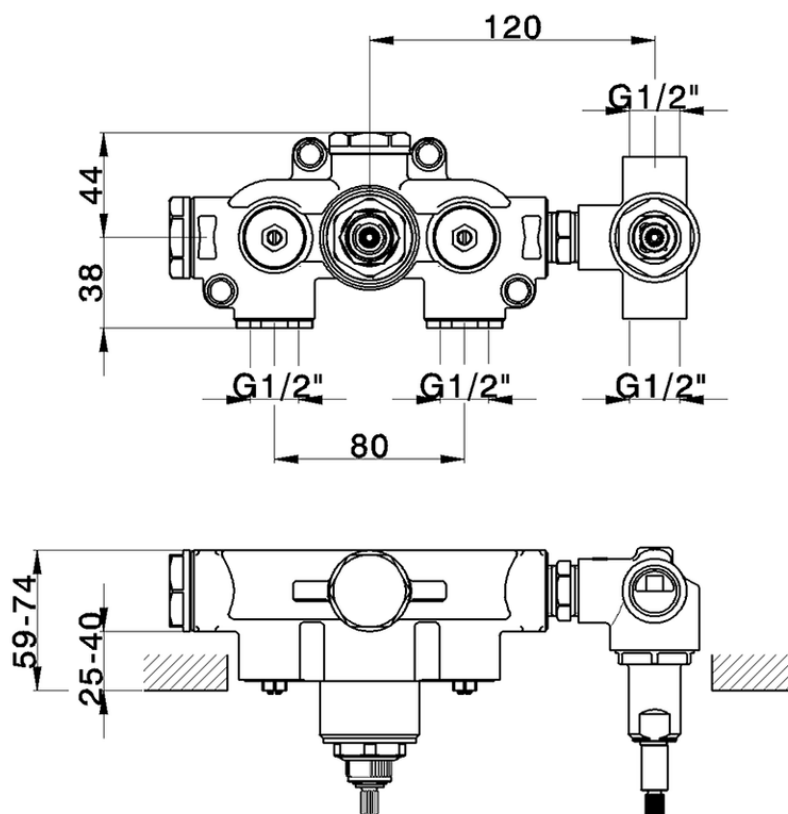

Exposed part for con.thermo.shower mixer, 2-outlet CHRONOS_CR019140

CR019140

<https://en.huberitalia.com/exposed-part-for-con-thermo-shower-mixer-2-outlet-chronos-cr019140>

ZB019140

<https://en.huberitalia.com/concealed-thermostatic-shower-mixer-2-outlet-concealed-zb019140>