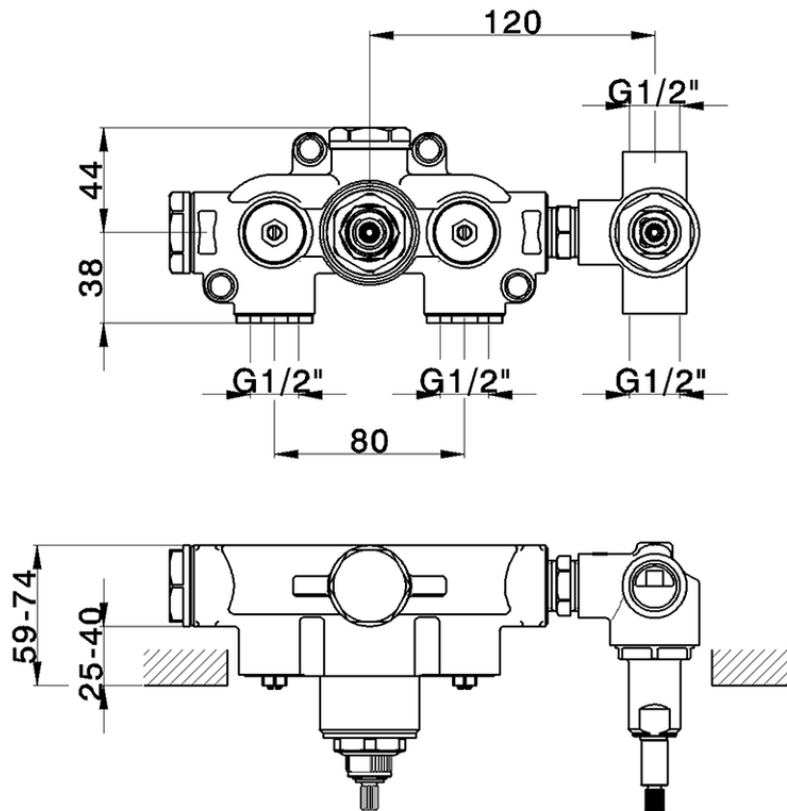

## Exposed part for con.thermo.shower mixer, 2-outlet CHRONOS\_CR019140

CR019140

<https://en.huberitalia.com/exposed-part-for-con-thermo-shower-mixer-2-outlet-chronos-cr019140>

ZB019140

<https://en.huberitalia.com/concealed-thermostatic-shower-mixer-2-outlet-concealed-zb019140>